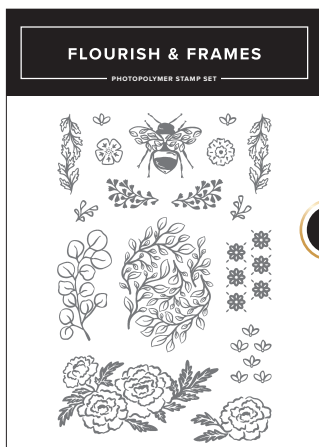

FLOURISH & FRAMES BUNDLE • 170061 | ~~$66.00~~ $59.25

STAMP SET • 170062 | $24.00 • 17 stamps.
DIES • 170064 | $42.00
34 dies. Largest cutting die: 3" x 3-7/8" (7.6 x 9.8 cm).
Largest Hot Foil die: 2-7/8" x 3-13/16" (7.3 x 9.7 cm).