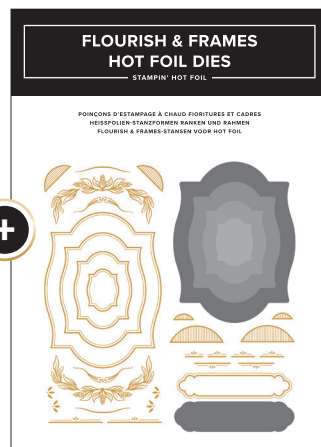

FLOURISH & FRAMES BUNDLE • 170061 | ~~$66.00~~ $59.25

STAMP SET • 170062 | $24.00 • 17 stamps.
DIES • 170064 | $42.00
34 dies. Largest cutting die: 3" x 3-7/8" (7.6 x 9.8 cm).
Largest Hot Foil die: 2-7/8" x 3-13/16" (7.3 x 9.7 cm).