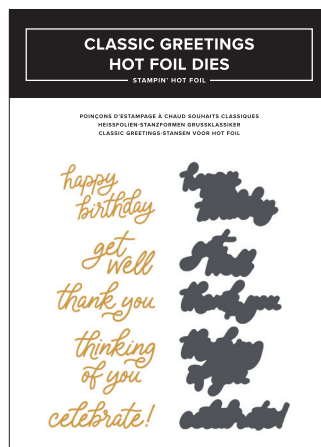

CLASSIC GREETINGS
170042 | $36.00
10 dies. Largest cutting die:
2-3/4" x 2-1/2" (7 x 6.4 cm).
Largest Hot Foil die:
2-3/4" x 2-5/8" (7 x 6.7 cm).