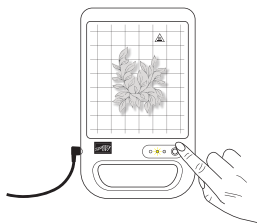

LET'S FOIL!

FULL OPERATING INSTRUCTIONS ARE INCLUDED IN THE SYSTEM'S PACKAGING.

1 Plug in the platform and warm your die.