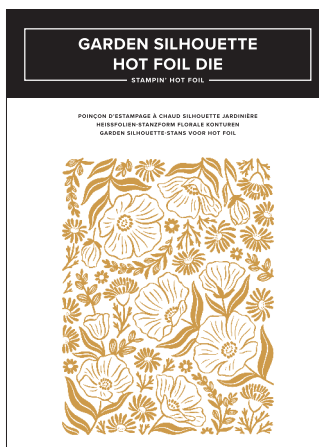

GARDEN SILHOUETTE
170041 | $37.00
1 die. Largest Hot Foil die:
4-3/4" x 6" (12.1 x 15.2 cm).