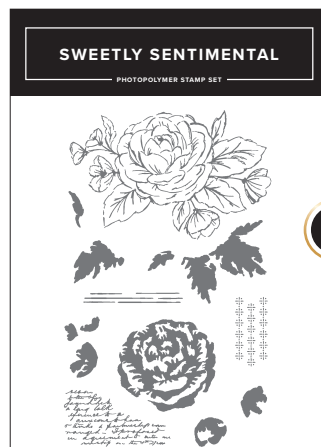

SWEETLY SENTIMENTAL BUNDLE • 170053 | ~~$63.00~~ $56.50

STAMP SET • 170050 | $30.00 • 11 stamps.
DIES • 170052 | $33.00
2 dies. Largest cutting die: 2-3/4" x 4" (7 x 10.2 cm).
Largest Hot Foil die: 2-5/8" x 3-7/8" (6.7 x 9.8 cm).

SAVE
10%
ON ALL
BUNDLES!