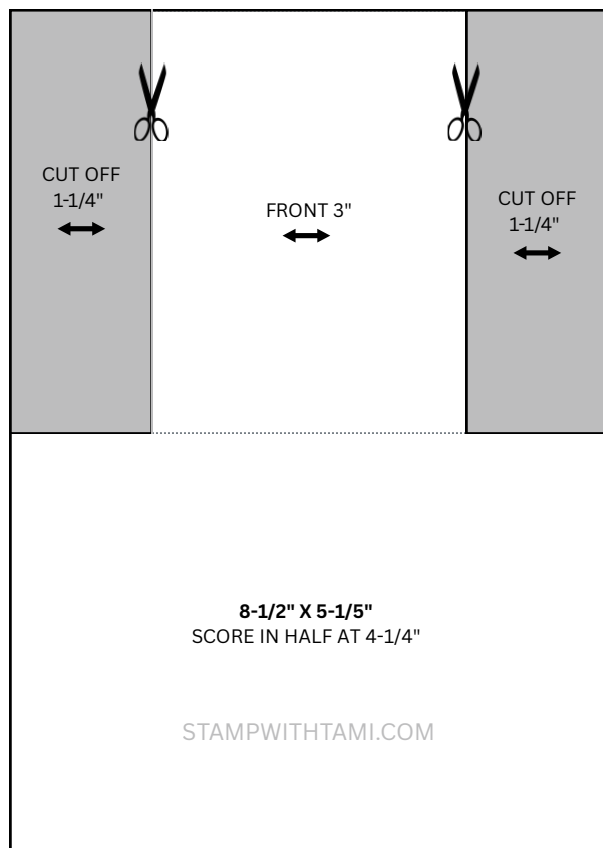

STAMPWITHTAMI.COM

SILLY OLD BEAR CENTER FLAP FOLD CARDS

See video class on my blog post for the card fold

STAMPWITHTAMI.COM

STAMPWITHTAMI.COM

CENTER POP UP

- **Misty Moonlight Cardbase:** 11" x 8-1/2" Score 4-1/4"
 - Cut in 1-1/4" on either side of the front.
- **Misty Moonlight Inside:** 4-1/8" x 2-7/8"
- **Crumb Cake Mats:** 5-3/8" x 4-1/8", 2-7/8" x 4-1/8", 2-5/8" x 4"
- **Designer Paper:** Front - 4" x 2-3/4" & Sides - (2) 4" x 1-1/2"
- **Very Vanilla:** 2-5/8" x 3-7/8"

INSTRUCTIONS

- Stamp the words in Black Ink on Vanilla.
- Die cut the Bear, jar and jar strip from DSP.
- Assemble the card with Seal Adhesive and Stampin' Dimensionals.

Silly Old Bear Center Flap Fun Folds

Tami White
 tami@stampwithtami.com
 www.stampwithtami.com

ARROW CENTER POP UP

- **Misty Moonlight Cardbase:** 11" x 8-1/2" Score 4-1/4"
 - Mark the center of the top at 2-3/4"
 - Cut from the middle score to the mark on both sides.
- **Crumb Cake Front:** 5-3/8" x 4-1/8"
 - Mark long side at 2-11/16" on the long side and cut from the top corners to the mark.
- **Designer Paper for front & Very Vanilla Inside:** 5-1/4" x 4"
 - The image didn't fill the space so I added a 1/2" strip of DSP from Country Woods to the top and bottom.
 - Mark long side at 2-5/8" on the long side and cut from the top corners to the mark.