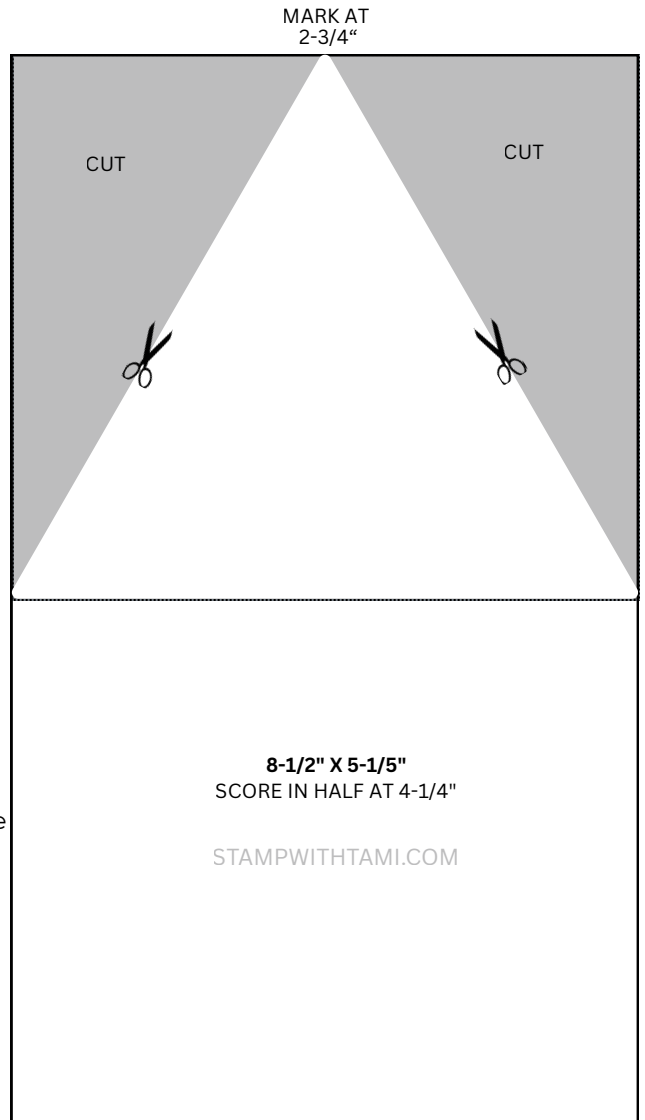

STAMPWITHTAMI.COM

SILLY OLD BEAR CENTER FLAP FOLD CARDS

See video class on my blog post for the card fold

STAMPWITHTAMI.COM

STAMPWITHTAMI.COM

CENTER POP UP

- **Misty Moonlight Cardbase:** 11" x 8-1/2" Score 4-1/4"
 - Cut in 1-1/4" on either side of the front.
- **Misty Moonlight Inside:** 4-1/8" x 2-7/8"
- **Crumb Cake Mats:** 5-3/8" x 4-1/8", 2-7/8" x 4-1/8", 2-5/8" x 4"
- **Designer Paper:** Front - 4" x 2-3/4" & Sides - (2) 4" x 1-1/2"
- **Very Vanilla:** 2-5/8" x 3-7/8"

INSTRUCTIONS

- Stamp the words in Black Ink on Vanilla.
- Die cut the Bear, jar and jar strip from DSP.
- Assemble the card with Seal Adhesive and Stampin' Dimensionals.

Silly Old Bear Center Flap Fun Folds

Tami White
 tami@stampwithtami.com
 www.stampwithtami.com

ARROW CENTER POP UP

- **Misty Moonlight Cardbase:** 11" x 8-1/2" Score 4-1/4"
 - Mark the center of the top at 2-3/4"
 - Cut from the middle score to the mark on both sides.
- **Crumb Cake Front:** 5-3/8" x 4-1/8"
 - Mark long side at 2-11/16" on the long side and cut from the top corners to the mark.
- **Designer Paper for front & Very Vanilla Inside:** 5-1/4" x 4"
 - The image didn't fill the space so I added a 1/2" strip of DSP from Country Woods to the top and bottom.
 - Mark long side at 2-5/8" on the long side and cut from the top corners to the mark.