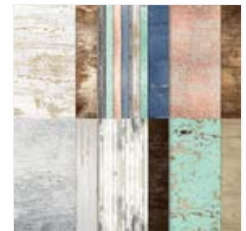

Tuxedo Black
Memento Ink Pad -
132708
Sale: \$7.20
Price: \$8.00

Very Vanilla 8-1/2"
X 11" Cardstock -
166784
Price: \$14.00

Misty Moonlight 8-
1/2" X 11" Cardstock -
153081
Price: \$14.00

Crumb Cake 8-1/2"
X 11" Cardstock -
120953
Price: \$14.00