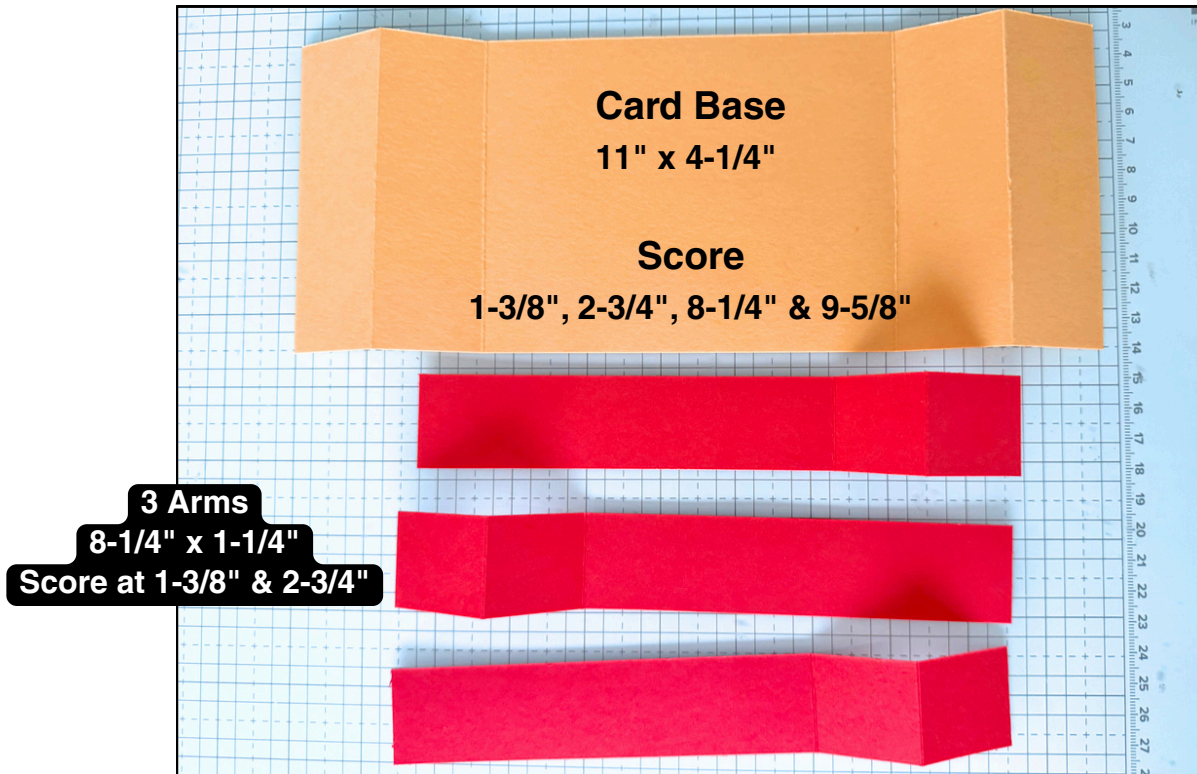

BEACH BOARDWALK - TRIPLE Z FOLD CARD

See video class on my blog post for the card fold

CARD MEASUREMENTS

- **Daffodil/Pool Party Cardbase:** 11" x 4-1/4"
 - Score at 1-3/8", 2-3/4", 8-1/4" & 9-5/8"
- **Arms:** 8-1/4" x 3-3/4"
 - Score at 1-3/8" & 2-3/4"
 - Cut to (3) 1-1/4" x 8-1/4" strips
- **Basic White Backing:** 5-1/4" x 4"

DESIGNER PAPER

- **Front Arms - Petal Pink Pattern:** (3) 5-1/4" x 1" & 1-1/8" x 1"
- **Vertical Pattern:** (6) 4" x 1-1/8" & (1) 4" x 2-5/8"

INSTRUCTIONS

- Attach the designer paper to the arms.
- Attach the (6) 1-1/8" strips to the card base.
- Attach the 4" x 2-5/8" inside piece after assembling the card base.
- **Creating the cardbase** (see video or photos).
 - Fold the left side of the card base and attach the top arm.
 - Fold the right side of the card base. Attach the bottom arm in the opposite direction from the top and bottom.
- **Decorating the card:**
 - I used the Beach Time Scrapbooking Workshop Kit for most of the cards. Either die cuts or images cut from designer paper. You could also use the Beach Boardwalk Designer Paper/Stickers.

TRIPLE Z FOLD CARD BASE

Tami White
tami@stampwithtami.com
www.stampwithtami.com

Adhesive on the Arms

Fold the left side of the card base and attach the top arm.

Attach the bottom arm facing in the same direction as the top.

Fold the right side of the card base. Attach the bottom arm in the opposite direction from the top and bottom.

Closed card.

Beach Boardwalk Triple Z Card Set

Tami White
tami@stampwithtami.com
www.stampwithtami.com