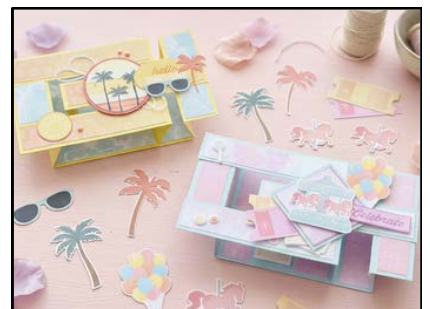

BEACH BOARDWALK - TRIPLE Z FOLD CARD

See video class on my blog post for the card fold

CARD MEASUREMENTS

- **Daffodil/Pool Party Cardbase:** 11" x 4-1/4"
 - Score at 1-3/8", 2-3/4", 8-1/4" & 9-5/8"
- **Arms:** 8-1/4" x 3-3/4"
 - Score at 1-3/8" & 2-3/4"
 - Cut to (3) 1-1/4" x 8-1/4" strips
- **Basic White Backing:** 5-1/4" x 4"

DESIGNER PAPER

- **Front Arms - Petal Pink Pattern:** (3) 5-1/4" x 1" & 1-1/8" x 1"
- **Vertical Pattern:** (6) 4" x 1-1/8" & (1) 4" x 2-5/8"

INSTRUCTIONS

- Attach the designer paper to the arms.
- Attach the (6) 1-1/8" strips to the card base.
- Attach the 4" x 2-5/8" inside piece after assembling the card base.
- **Creating the cardbase** (see video or photos).
 - Fold the left side of the card base and attach the top arm.
 - Fold the right side of the card base. Attach the bottom arm in the opposite direction from the top and bottom.
- **Decorating the card:**
 - I used the Beach Time Scrapbooking Workshop Kit for most of the cards. Either die cuts or images cut from designer paper. You could also use the Beach Boardwalk Designer Paper/Stickers.

TRIPLE Z FOLD CARD BASE

Tami White
tami@stampwithtami.com
www.stampwithtami.com

Adhesive on the Arms

Fold the left side of the card base and attach the top arm.

Attach the bottom arm facing in the same direction as the top.

Fold the right side of the card base. Attach the bottom arm in the opposite direction from the top and bottom.

Closed card.

Beach Boardwalk Triple Z Card Set

Tami White
tami@stampwithtami.com
www.stampwithtami.com