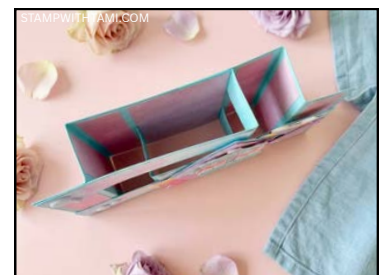

BEACH BOARDWALK - TRIPLE Z FOLD CARD

See video class on my blog post for the card fold

CARD MEASUREMENTS

- **Daffodil/Pool Party Cardbase:** 11" x 4-1/4"
 - Score at 1-3/8", 2-3/4", 8-1/4" & 9-5/8"
- **Arms:** 8-1/4" x 3-3/4"
 - Score at 1-3/8" & 2-3/4"
 - Cut to (3) 1-1/4" x 8-1/4" strips
- **Basic White Backing:** 5-1/4" x 4"

DESIGNER PAPER

- **Front Arms - Petal Pink Pattern:** (3) 5-1/4" x 1" & 1-1/8" x 1"
- **Vertical Pattern:** (6) 4" x 1-1/8" & (1) 4" x 2-5/8"

INSTRUCTIONS

- Attach the designer paper to the arms.
- Attach the (6) 1-1/8" strips to the card base.
- Attach the 4" x 2-5/8" inside piece after assembling the card base.
- **Creating the cardbase** (see video or photos).
 - Fold the left side of the card base and attach the top arm.
 - Fold the right side of the card base. Attach the bottom arm in the opposite direction from the top and bottom.
- **Decorating the card:**
 - I used the Beach Time Scrapbooking Workshop Kit for most of the cards. Either die cuts or images cut from designer paper. You could also use the Beach Boardwalk Designer Paper/Stickers.

TRIPLE Z FOLD CARD BASE

Tami White
tami@stampwithtami.com
www.stampwithtami.com

Adhesive on the Arms

Fold the left side of the card base and attach the top arm.

Attach the bottom arm facing in the same direction as the top.

Fold the right side of the card base. Attach the bottom arm in the opposite direction from the top and bottom.

Closed card.

Beach Boardwalk Triple Z Card Set

Tami White
tami@stampwithtami.com
www.stampwithtami.com