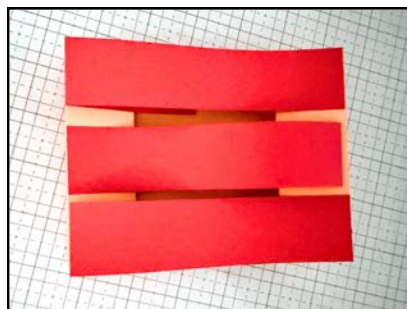

BEACH BOARDWALK - TRIPLE Z FOLD CARD

See video class on my blog post for the card fold

CARD MEASUREMENTS

- **Daffodil/Pool Party Cardbase:** 11" x 4-1/4"
 - Score at 1-3/8", 2-3/4", 8-1/4" & 9-5/8"
- **Arms:** 8-1/4" x 3-3/4"
 - Score at 1-3/8" & 2-3/4"
 - Cut to (3) 1-1/4" x 8-1/4" strips
- **Basic White Backing:** 5-1/4" x 4"

DESIGNER PAPER

- **Front Arms - Petal Pink Pattern:** (3) 5-1/4" x 1" & 1-1/8" x 1"
- **Vertical Pattern:** (6) 4" x 1-1/8" & (1) 4" x 2-5/8"

INSTRUCTIONS

- Attach the designer paper to the arms.
- Attach the (6) 1-1/8" strips to the card base.
- Attach the 4" x 2-5/8" inside piece after assembling the card base.
- **Creating the cardbase** (see video or photos).
 - Fold the left side of the card base and attach the top arm.
 - Fold the right side of the card base. Attach the bottom arm in the opposite direction from the top and bottom.
- **Decorating the card:**
 - I used the Beach Time Scrapbooking Workshop Kit for most of the cards. Either die cuts or images cut from designer paper. You could also use the Beach Boardwalk Designer Paper/Stickers.

TRIPLE Z FOLD CARD BASE

Tami White
tami@stampwithtami.com
www.stampwithtami.com

Adhesive on the Arms

Fold the left side of the card base and attach the top arm.

Attach the bottom arm facing in the same direction as the top.

Fold the right side of the card base. Attach the bottom arm in the opposite direction from the top and bottom.

Closed card.

Beach Boardwalk Triple Z Card Set

Tami White
tami@stampwithtami.com
www.stampwithtami.com