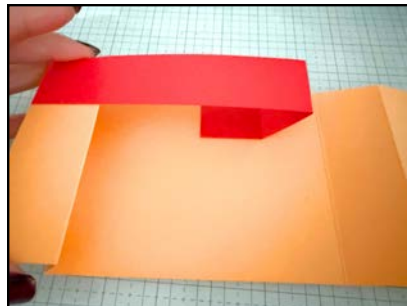

BEACH BOARDWALK - TRIPLE Z FOLD CARD

See video class on my blog post for the card fold

CARD MEASUREMENTS

- **Daffodil/Pool Party Cardbase:** 11" x 4-1/4"
 - Score at 1-3/8", 2-3/4", 8-1/4" & 9-5/8"
- **Arms:** 8-1/4" x 3-3/4"
 - Score at 1-3/8" & 2-3/4"
 - Cut to (3) 1-1/4" x 8-1/4" strips
- **Basic White Backing:** 5-1/4" x 4"

DESIGNER PAPER

- **Front Arms - Petal Pink Pattern:** (3) 5-1/4" x 1" & 1-1/8" x 1"
- **Vertical Pattern:** (6) 4" x 1-1/8" & (1) 4" x 2-5/8"

INSTRUCTIONS

- Attach the designer paper to the arms.
- Attach the (6) 1-1/8" strips to the card base.
- Attach the 4" x 2-5/8" inside piece after assembling the card base.
- **Creating the cardbase** (see video or photos).
 - Fold the left side of the card base and attach the top arm.
 - Fold the right side of the card base. Attach the bottom arm in the opposite direction from the top and bottom.
- **Decorating the card:**
 - I used the Beach Time Scrapbooking Workshop Kit for most of the cards. Either die cuts or images cut from designer paper. You could also use the Beach Boardwalk Designer Paper/Stickers.

TRIPLE Z FOLD CARD BASE

Tami White
tami@stampwithtami.com
www.stampwithtami.com

Adhesive on the Arms

Fold the left side of the card base and attach the top arm.

Attach the bottom arm facing in the same direction as the top.

Fold the right side of the card base. Attach the bottom arm in the opposite direction from the top and bottom.

Closed card.

Beach Boardwalk Triple Z Card Set

Tami White
tami@stampwithtami.com
www.stampwithtami.com