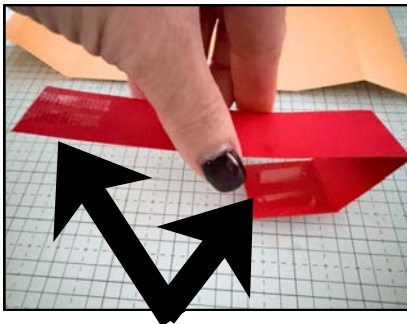

BEACH BOARDWALK - TRIPLE Z FOLD CARD

See video class on my blog post for the card fold

CARD MEASUREMENTS

- **Daffodil/Pool Party Cardbase:** 11" x 4-1/4"
 - Score at 1-3/8", 2-3/4", 8-1/4" & 9-5/8"
- **Arms:** 8-1/4" x 3-3/4"
 - Score at 1-3/8" & 2-3/4"
 - Cut to (3) 1-1/4" x 8-1/4" strips
- **Basic White Backing:** 5-1/4" x 4"

DESIGNER PAPER

- **Front Arms - Petal Pink Pattern:** (3) 5-1/4" x 1" & 1-1/8" x 1"
- **Vertical Pattern:** (6) 4" x 1-1/8" & (1) 4" x 2-5/8"

INSTRUCTIONS

- Attach the designer paper to the arms.
- Attach the (6) 1-1/8" strips to the card base.
- Attach the 4" x 2-5/8" inside piece after assembling the card base.
- **Creating the cardbase** (see video or photos).
 - Fold the left side of the card base and attach the top arm.
 - Fold the right side of the card base. Attach the bottom arm in the opposite direction from the top and bottom.
- **Decorating the card:**
 - I used the Beach Time Scrapbooking Workshop Kit for most of the cards. Either die cuts or images cut from designer paper. You could also use the Beach Boardwalk Designer Paper/Stickers.

TRIPLE Z FOLD CARD BASE

Tami White
tami@stampwithtami.com
www.stampwithtami.com

Adhesive on the Arms

Fold the left side of the card base and attach the top arm.

Attach the bottom arm facing in the same direction as the top.

Fold the right side of the card base. Attach the bottom arm in the opposite direction from the top and bottom.

Closed card.

Beach Boardwalk Triple Z Card Set

Tami White
tami@stampwithtami.com
www.stampwithtami.com