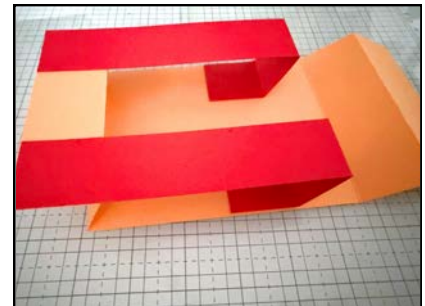

BEACH BOARDWALK - TRIPLE Z FOLD CARD

See video class on my blog post for the card fold

CARD MEASUREMENTS

- **Daffodil/Pool Party Cardbase:** 11" x 4-1/4"
 - Score at 1-3/8", 2-3/4", 8-1/4" & 9-5/8"
- **Arms:** 8-1/4" x 3-3/4"
 - Score at 1-3/8" & 2-3/4"
 - Cut to (3) 1-1/4" x 8-1/4" strips
- **Basic White Backing:** 5-1/4" x 4"

DESIGNER PAPER

- **Front Arms - Petal Pink Pattern:** (3) 5-1/4" x 1" & 1-1/8" x 1"
- **Vertical Pattern:** (6) 4" x 1-1/8" & (1) 4" x 2-5/8"

INSTRUCTIONS

- Attach the designer paper to the arms.
- Attach the (6) 1-1/8" strips to the card base.
- Attach the 4" x 2-5/8" inside piece after assembling the card base.
- **Creating the cardbase** (see video or photos).
 - Fold the left side of the card base and attach the top arm.
 - Fold the right side of the card base. Attach the bottom arm in the opposite direction from the top and bottom.
- **Decorating the card:**
 - I used the Beach Time Scrapbooking Workshop Kit for most of the cards. Either die cuts or images cut from designer paper. You could also use the Beach Boardwalk Designer Paper/Stickers.

TRIPLE Z FOLD CARD BASE

Tami White
tami@stampwithtami.com
www.stampwithtami.com

Adhesive on the Arms

Fold the left side of the card base and attach the top arm.

Attach the bottom arm facing in the same direction as the top.

Fold the right side of the card base. Attach the bottom arm in the opposite direction from the top and bottom.

Closed card.

Beach Boardwalk Triple Z Card Set

Tami White
tami@stampwithtami.com
www.stampwithtami.com