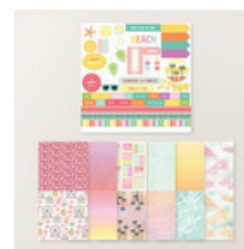

Beach Time
Scrapbooking
Workshop Kit
(English) - 166843
Price: \$36.00

Boardwalk Fun
Dies - 166828
Sale: \$25.20
Price: \$28.00

Daffodil Delight 8-
1/2" X 11"
Cardstock -
119683
Price: \$14.00

Calypso Coral 8-
1/2" X 11"
Cardstock -
122925
Price: \$14.00

Basic White 8-1/2"
X 11" Cardstock -
166780
Price: \$14.00

Pearls Of Beauty -
167098
Price: \$8.00

Baker's Twine
Essentials Pack -
155475
Price: \$11.00

Stylish Shapes
Dies - 159183
Price: \$30.00

Petunia Pop
Classic Stampin
Pad - 163811
Sale: \$8.10
Price: \$9.00