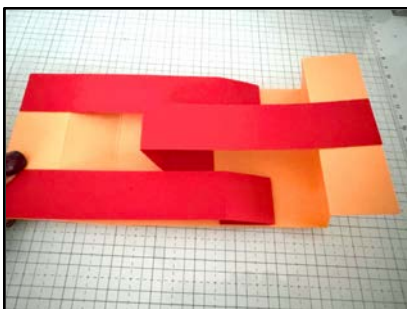

BEACH BOARDWALK - TRIPLE Z FOLD CARD

See video class on my blog post for the card fold

CARD MEASUREMENTS

- **Daffodil/Pool Party Cardbase:** 11" x 4-1/4"
 - Score at 1-3/8", 2-3/4", 8-1/4" & 9-5/8"
- **Arms:** 8-1/4" x 3-3/4"
 - Score at 1-3/8" & 2-3/4"
 - Cut to (3) 1-1/4" x 8-1/4" strips
- **Basic White Backing:** 5-1/4" x 4"

DESIGNER PAPER

- **Front Arms - Petal Pink Pattern:** (3) 5-1/4" x 1" & 1-1/8" x 1"
- **Vertical Pattern:** (6) 4" x 1-1/8" & (1) 4" x 2-5/8"

INSTRUCTIONS

- Attach the designer paper to the arms.
- Attach the (6) 1-1/8" strips to the card base.
- Attach the 4" x 2-5/8" inside piece after assembling the card base.
- **Creating the cardbase** (see video or photos).
 - Fold the left side of the card base and attach the top arm.
 - Fold the right side of the card base. Attach the bottom arm in the opposite direction from the top and bottom.
- **Decorating the card:**
 - I used the Beach Time Scrapbooking Workshop Kit for most of the cards. Either die cuts or images cut from designer paper. You could also use the Beach Boardwalk Designer Paper/Stickers.

TRIPLE Z FOLD CARD BASE

Tami White
tami@stampwithtami.com
www.stampwithtami.com

Adhesive on the Arms

Fold the left side of the card base and attach the top arm.

Attach the bottom arm facing in the same direction as the top.

Fold the right side of the card base. Attach the bottom arm in the opposite direction from the top and bottom.

Closed card.

Beach Boardwalk Triple Z Card Set

Tami White
tami@stampwithtami.com
www.stampwithtami.com