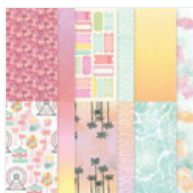

BEACH BOARDWALK
 DOUBLE DIAGONAL CARD TUTORIAL
 BY TAMI WHITE - STAMPWITHTAMI.COM

CARD MEASUREMENTS

- **Coastal Cabana Cardbase:** 11" x 8-1/2" Score at 5-1/2" & 4-1/4"
- **Designer Paper (2 patterns):** 5-1/4" x 4"
- **Basic White Inside:** 5-1/4" x 4"

INSTRUCTIONS

- The balloon, cotton candy images and tickets are cut from the designer paper.
- Cut the ferris wheel with the die cut.
- Cut the card base according to the diagram on the next page (see video for help).
- Assemble the card.