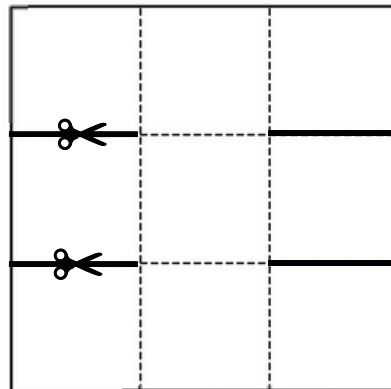

BOTANICAL TEXTURES FROM THE STAMPIN' SCOOP SHOW

See the #179 video on my blog.

NEST CARD

- Basic White Card Base: 8-1/2" x 5-1/2"
 - Score in half at 4-1/4"
- Crumb Cake: 4-1/4" x 2-1/2"
- Stamp the words in black and the leaves in Crumb Cake.
- Emboss the Crumb Cake with the Corrugated Folder.
- Assemble the card.

TRIPLE TIME CARD

- Daffodil Delight Card Base: 11" x 4-1/8"
 - Score in half at 5-1/2"
- Designer Paper: 5-1/2" x 4-1/4"
- Basic Black Mats: 5-3/8" x 4", 4-3/8" x 2-7/8" & 3-3/8" x 1-7/8"

TREAT BOXES

- 6" x 6" Designer Series Paper
 - Scored at 2" & 4" on both sides.
- Cut tabs on the score lines at 2".
- Fold box and decorate.