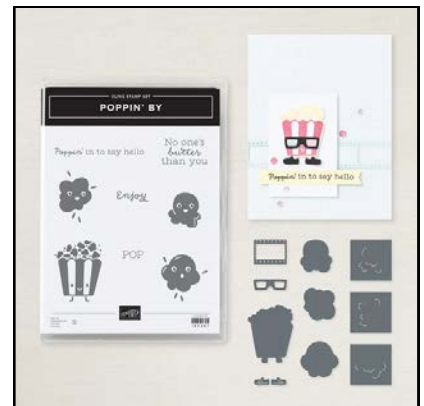

POPPIN' BY

- 165489 Bundle $34.00 **10% OFF**
- 165487 Stamp Set Only $20.00
- 165488 Die Set Only $18.00