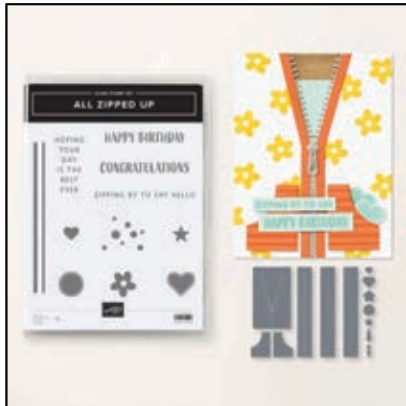

ONLINE EXCLUSIVES

Released March 2025

Tami White
tami@stampwithtami.com
www.stampwithtami.com

BUNDLE & STAMP SETS

ALL ZIPPED UP

- 165402 Bundle $48.50 **10% OFF**
- 165400 Stamp Set Only $22.00
- 165401 Die Set Only $32.00