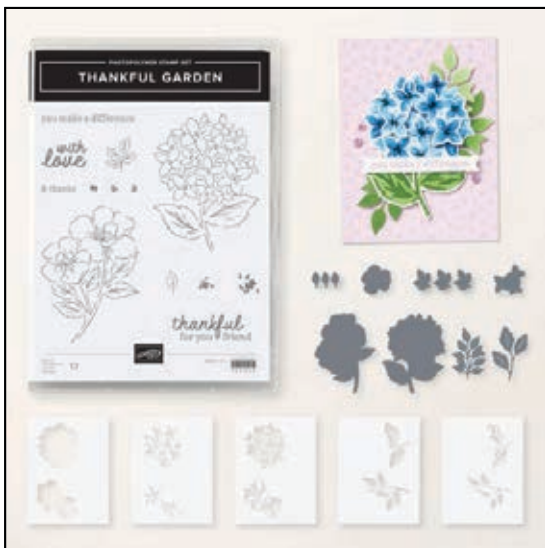

## LOVELY GARDEN SUITE COLLECTION

Melon Mambo

Fresh Freesia

Crushed Curry

Garden Green

Blueberry Bushel

### LOVELY GARDEN SUITE COLLECTION

165563 \$95.25

- Thankful Garden Bundle (Stamps, Dies & Masks) **10% OFF**
- Lovely Garden 12" x 12" Designer Series Paper
- Fresh Freesia 1/8" Faux Velvet Ribbon
- Starburst Sequins