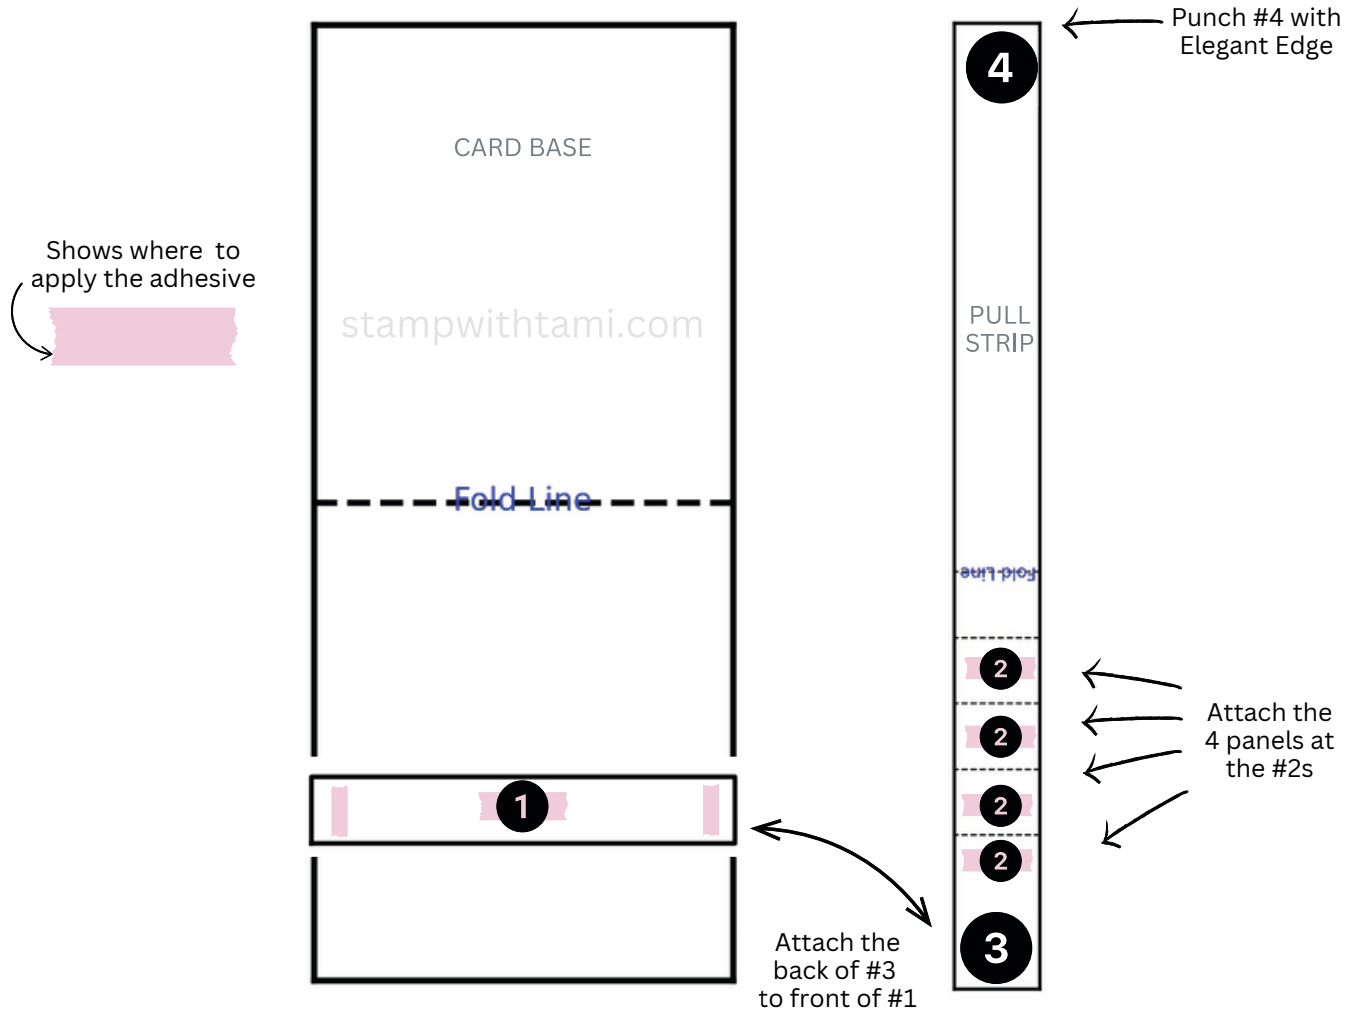

Hello Spring Waterfall Card Template & Photos

Tami White
tami@stampwithtami.com
www.stampwithtami.com