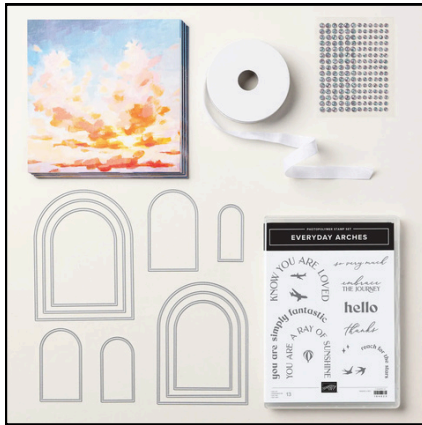

Scan to Shop

Not part of the Suite.

ONLINE EXCLUSIVES

Released January 20254

Tami White
tami@stampwithtami.com
www.stampwithtami.com

EVERYDAY SKIES SUITE COLLECTION

EVERYDAY SKIES SUITE COLLECTION

164635 \$76.50

- Everyday Arches Bundle **10% OFF**
- Everyday Skies 6" x 6" Designer Series Paper
- White 1/2" Woven Ribbon
- Two-Tone Sparkle Gems

EVERYDAY SKIES

- 164630 Bundle \$45.00 **10% OFF**
- 164623 Stamp Set Only \$21.00
- 164629 Dies Only \$29.--