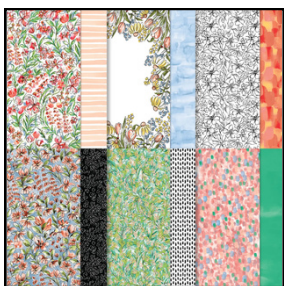

ONLINE EXCLUSIVES

Released January 20254

Tami White
tami@stampwithtami.com
www.stampwithtami.com

MIXED MEDIA FLORALS SUITE COLLECTION

MIXED MEDIA FLORALS SUITE COLLECTION

164659 \$128.00

- Mixed Florals Bundle **10% OFF**
- Mixed Labels Bundle **10% OFF**
- Mixed Media Florals 12" x 12" Designer Series Paper
- Plaster Painting 3D Folder
- Low Profile Dots

MIXED FLORALS

- 164642 Bundle \$56.50 **10% OFF**
- 164639 Stamp Set Only \$24.00
- 164641 Dies Only \$39.00

MIXED LABELS

- 164653 Bundle \$39.50 **10% OFF**
- 164643 Stamp Set Only \$23.00
- 164652 Dies Only \$21.00