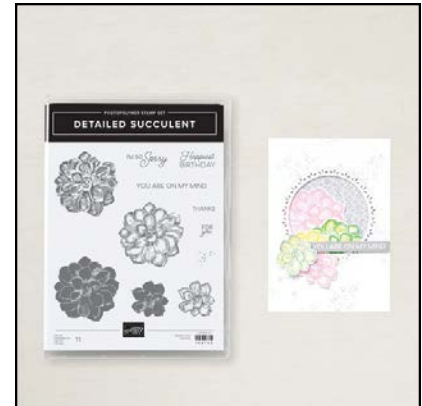

ADVENTURE TOGETHER

- 164850 Bundle \$42.25 **10% OFF**
- 164846 Stamp Set Only \$21.00
- 164849 Die Set Only \$22.00

FAITH COLLECTION

- 164796 Bundle \$36.75 **10% OFF**
- 164793 Stamp Set Only \$19.00
- 164795 Die Set Only \$22.00

Scan to Shop

ONLINE EXCLUSIVES

Released January 2025

Tami White
tami@stampwithtami.com
www.stampwithtami.com

STAMP SETS & PAPER

ELEMENTS OF TEXT
164774 \$26.00

KISS OF TEXTURE
164759 \$26.00

DETAILED SUCCULENT
164745 \$24.00

MOTHERHOOD MOTTOS
164765 \$20.00

MEOW MATES
164517 \$20.00

PASTEL OMBRE GLIMMER
12" X 12" SPECIALTY PAPER
164851 \$12.00

Scan to Shop