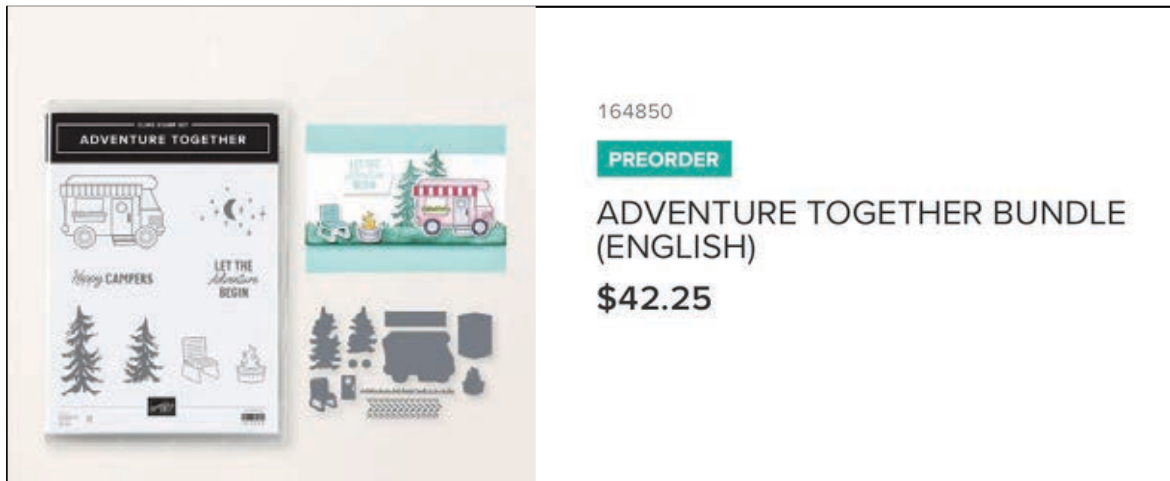

Adventure Together Camper Side Step

Tami White
tami@stampwithtami.com
www.stampwithtami.com