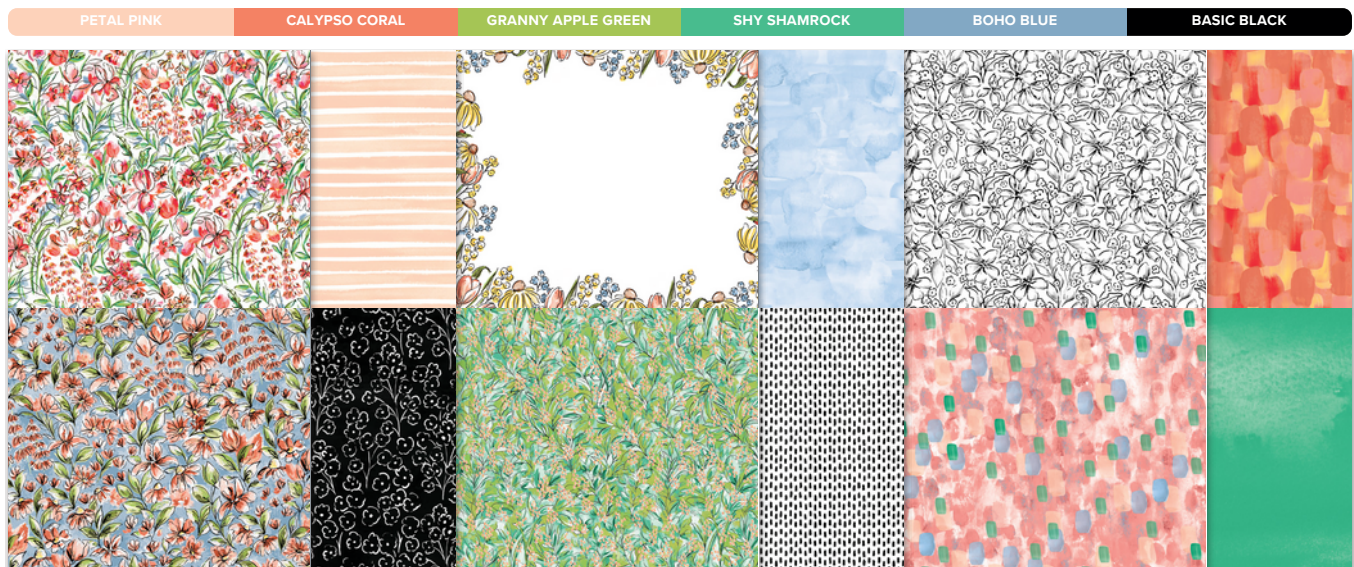

ONLINE EXCLUSIVES

MIXED MEDIA FLORALS SUITE COLLECTION

164659 | \$128.00

4. MIXED FLORALS BUNDLE
 164642 | ~~\$63.00~~ \$56.50
 10% **BUNDLED SAVINGS** Photopolymer Stamp Set + Dies
 ▶ To order bundle items individually
MIXED FLORALS STAMP SET
 164639 | \$24.00 7 photopolymer stamps
MIXED FLORALS DIES
 164641 | \$39.00
 11 dies. Largest die: 3-1/8" x 4-3/4" (7.9 x 12.1 cm).

3. LOW-PROFILE DOTS
 164658 | \$7.50
 140 pieces. 35 of each color. 4 mm, 5 mm.
 Gold, Petal Pink. Adhesive-backed.

1. MIXED MEDIA FLORALS 12" X 12" (30.5 X 30.5 CM) DESIGNER SERIES PAPER
 164638 | \$12.50 12 Sheets.

3 Add some shine with embellishments.

2 Get fun texture with an embossing folder.

4 Create die cut labels and stamp your favorite image or sentiment!