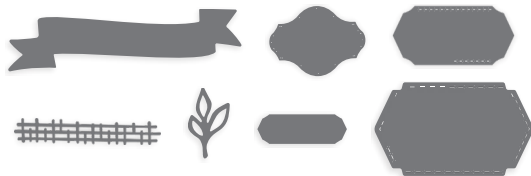

ONLINE EXCLUSIVES

MIXED MEDIA FLORALS SUITE COLLECTION

164659 | \$128.00

4. MIXED FLORALS BUNDLE
 164642 | ~~\$63.00~~ \$56.50
 10% **BUNDLED SAVINGS** Photopolymer Stamp Set + Dies
 ▶ To order bundle items individually
MIXED FLORALS STAMP SET
 164639 | \$24.00 7 photopolymer stamps
MIXED FLORALS DIES
 164641 | \$39.00
 11 dies. Largest die: 3-1/8" x 4-3/4" (7.9 x 12.1 cm).

2. PLASTER PAINTING 3D EMBOSSING FOLDER
 164656 | \$12.00
 6" X 8-1/2" (15.2 X 21.6 cm).

5. MIXED LABELS BUNDLE
 164653 | ~~\$44.00~~ \$39.50
 10% **BUNDLED SAVINGS** [EN] [FR] Cling Stamp Set + Dies
 ▶ To order bundle items individually
MIXED LABELS STAMP SET
 164643 | \$23.00 [EN] [FR] 10 cling stamps
MIXED LABELS DIES
 164652 | \$21.00
 7 dies. Largest die: 3-7/8" x 1-1/8" (9.8 x 2.9 cm).