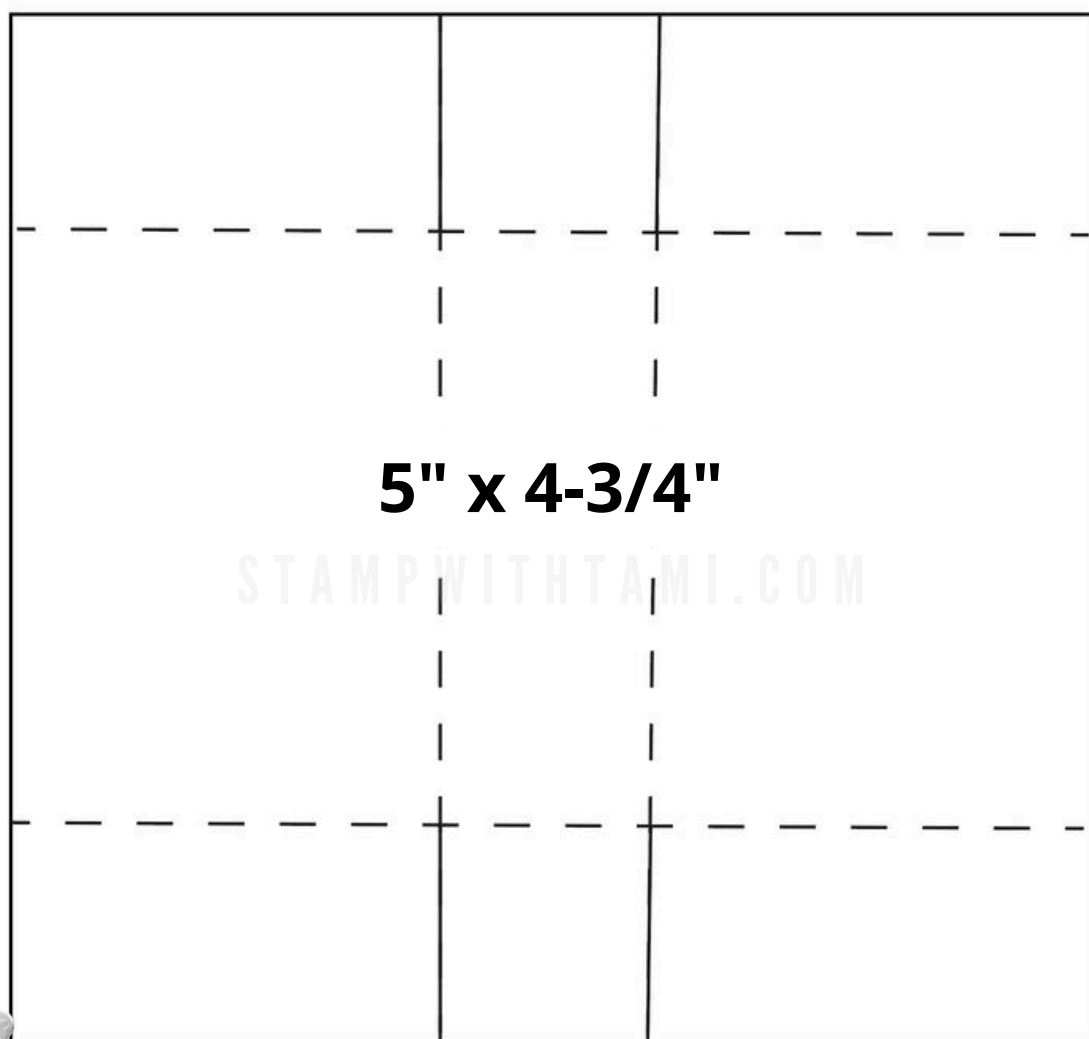

CHRISTMAS CLASSICS FUN FOLD CARD & BOX GIFT SET

SEE VIDEO ON MY BLOG POST

CARD

- Early Espresso base: 8-1/2" x 5-1/2"
 - Score in half
- Balmy Blue Front: 5-1/4" x 4"
- Basic White Inside: 5-1/4" x 4"
- Basic White Strip: 5-1/4" x 1-1/2"
- Early Espresso: 5-1/4" x 1/4". & 4" x 1/4" for window pane
- Basic Black TV Fold Panel: 8" x 3"
 - Score at 4"
- With Stampin' Cut and Emboss Machine cut:
 - Tv die from fold Country Woods DSP panel. Make sure the top edge of the die overhangs the score line to create the fold.
 - TV Screen die cut the front of the tv. Layer the Window Sheet and photo behind it.
 - TV Dials and Antennae from Foil.
 - Cut the icicle edgelit from the white strip.
 - Emboss the snowflake background and
- Assemble the card with Seal Adhesive.

BOX

- Basic Black Box: 5" x 4-3/4"
 - Score long side: 2" & 3"
 - Score short side: 1" & 3-3/4"
- Printed photo: 2-1/2" x 2"
- Window Sheet for the tv: 2-1/2" x 2"
- Die cut the TV from Country Woods Designer Paper and the antennae from Brushed Gold Foil.
- Assemble the box with Seal Plus Adhesive.
- Fill with treats.

Tune In Box

TEMPLATE

stampwithtami.com

2"

3"

1"

5" x 4-3/4"

STAMPWITHTAMI.COM

3-3/4"

Box = 5" x 4-3/4"

Score on the long side at 2" & 3"

Score on the short side at 1" & 3-3/4"

SCAN FOR
VIDEO