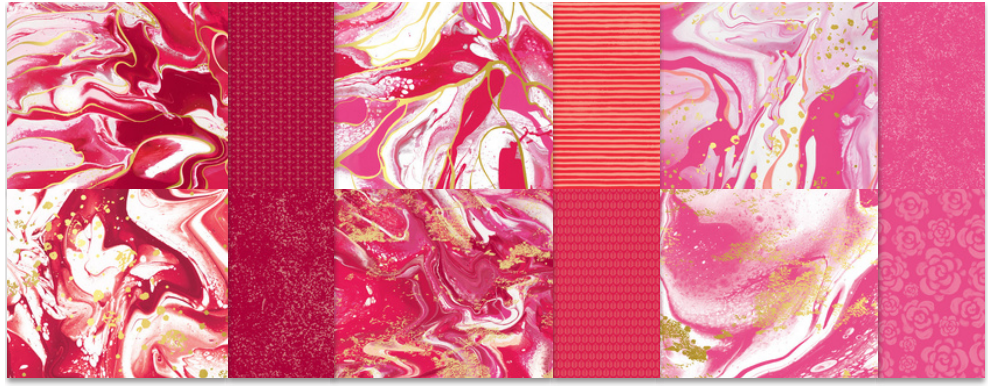

Star Gatefold Cards

Tami White
tami@stampwithtami.com
www.stampwithtami.com

INSTRUCTIONS

- Using the Stampin' Cut & Emboss Machine Die Cut all of the hearts.
- Stamp the words on the hearts.
- Assemble card base #1 layers with Seal Adhesive.
- Assemble card base #2 diagonal layers and the inside square layers with Seal Adhesive.
- Cut the edges of the inside diamond-square using a scrap paper template. (See video for help)
- Attach the inside square with Seal Adhesive.
- Attach the die cut hearts. For the inside hearts I wrapped some Gold Twisted Thread behind them.
- Attach Heart Sequins Embellishments.

MARBLED ELEGANCE SUITE

1. MARBLED ELEGANCE 12" X 12" (30.5 X 30.5 CM) SPECIALTY DESIGNER SERIES PAPER 164919 | \$16.50 • 12 sheets. Includes gold foil details on some designs.

2. ADHESIVE-BACKED HEART SEQUINS 164920 | \$8.50 120 pieces. 4 mm, 5 mm, 6 mm. Gold.