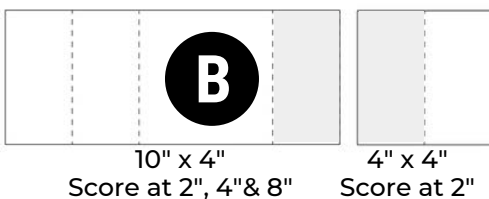

STAR GATEFOLD PHOTO CARDS
 SEE VIDEO CLASS ON MY BLOG POST

CARD BASE #1

Card base #1 needs to be 12" x 4" see template A for 12" x 12" paper. If you are using 8-1/2" x 11" card stock see template B for how to extend.

Attach the 2 gray panels to create a 12" panel.

CARD BASE #2

4" x 4" Cut diagonally

LAYERS:

- Layer #1 - Gold Foil Mats:
 - (3) 3-3/4" x 3-3/4" Cut 1 diagonally
 - (4) 3-3/4" x 1-3/4"
- Layer #2 - Patterned Paper, Photo & Vanilla
 - 3-1/2" x 3-1/2" (one of each) Cut Vanilla Diagonally
 - (4) 3-1/2" x 1-1/2" Patterned Paper

INSTRUCTIONS

- Stamp and heat emboss the words.
- Using the Stampin' Cut & Emboss Machine:
 - Die cut the words with coordinating label
 - Emboss the diagonal Vanilla panels with the Swirl Folder.
- Assemble card base #1 layers (Gold Foil Mats & Designer Paper with Seal Adhesive.
- Assemble card base #2 diagonal layers and the inside square layers with Seal Adhesive.
- Cut the edges of the inside square using a scrap paper template. (See video for help)
- Attach the inside square with Seal Adhesive.
- Attach word label with Dimensionals.
- Attach Snowflake Adhesives.