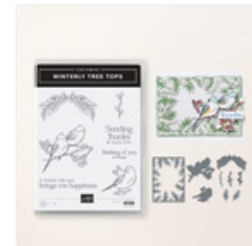

Save 10%
Wintery Tree Tops Bundle (English) -
164066