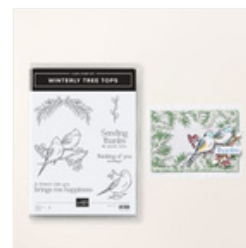

### INSTRUCTIONS

- Stamp the words on Basic White Panel.
- Using the Stampin Cut & Emboss Machine or scissors cut out desired bird from DSP.
- Score the card bases #1 & 2.
- Attach the Designer Paper to Card Base #1 with Seal Adhesive.
- Assemble the (3) Basic White Panels with their Frames with Seal Adhesive.
- Attach the Cardbase #2 to Cardbase #1 (see video for help).
- Attach Earth Tone Shimmer Gems/
- See photos on last page.

# Nests of Winter Accordion Z Fold

Tami White  
tami@stampwithtami.com  
www.stampwithtami.com

Nests Of Winter Suite Collection  
(English) - 164072

Save 10%  
Wintery Tree Tops Bundle (English) -  
164066

Wintery Tree Tops  
Cling Stamp Set  
164184

Wintery Tree Tops  
Dies - 164065

Nests Of Winter 12"  
X 12" Designer  
Series Paper -  
164183

Basic White 8-1/2"  
X 11" Cardstock -  
159276

Pool Party 8-1/2" X  
11" Cardstock -  
122924