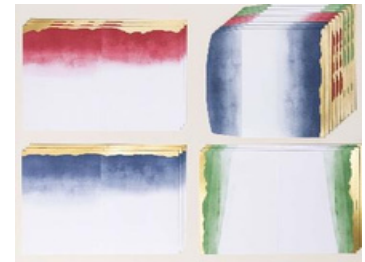

GOLD DIPPED

MIX & MATCH CARDS & ENVELOPES #164108

Cherry Cobbler, Garden Green, gold, Night of Navy