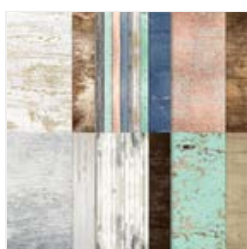

Cat on a Fence - By Your Side

Tami White
tami@stampwithtami.com
www.stampwithtami.com

By Your Side Kit
(English) - 163876

Under The Moon
Photopolymer
Stamp Set -
163531

Daffodil Delight
Classic Stampin'
Pad - 147094

Tuxedo Black
Memento Ink Pad -
132708

Sponge Daubers -
133773

Country Woods
12" X 12" (30.5 X
30.5 Cm) Designer
Series Paper -
163393

Misty Moonlight 8-
1/2" X 11"
Cardstock -
153081

Basic Black 8-1/2"
X 11" Cardstock -
121045