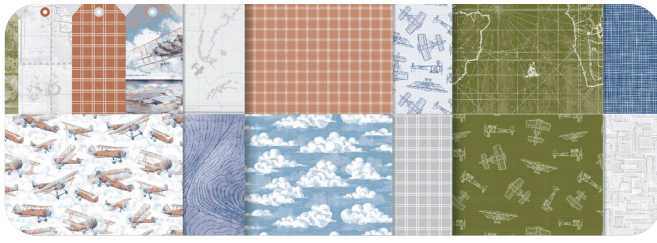

FULL OF LIFE 6" X 6" (15.2 X 15.2 CM)
DESIGNER SERIES PAPER
163357 | ~~\$12.50~~ \$10.62

LILY POND LANE 6" X 6" (15.2 X 15.2 CM)
DESIGNER SERIES PAPER
163342 | ~~\$12.50~~ \$10.62

MEDITERRANEAN BLOOMS 12" X 12" (30.5 X 30.5 CM)
DESIGNER SERIES PAPER
163284 | ~~\$12.50~~ \$10.62

PERENNIAL LAVENDER 12" X 12" (30.5 X 30.5 CM)
DESIGNER SERIES PAPER
162593 | ~~\$12.50~~ \$10.62

TAKE TO THE SKY 12" X 12" (30.5 X 30.5 CM)
DESIGNER SERIES PAPER
 163436 | ~~\$12.50~~ \$10.62

THOUGHTFUL JOURNEY 6" X 6" (30.5 X 30.5 CM)
DESIGNER SERIES PAPER
 163303 | ~~\$12.50~~ \$10.62