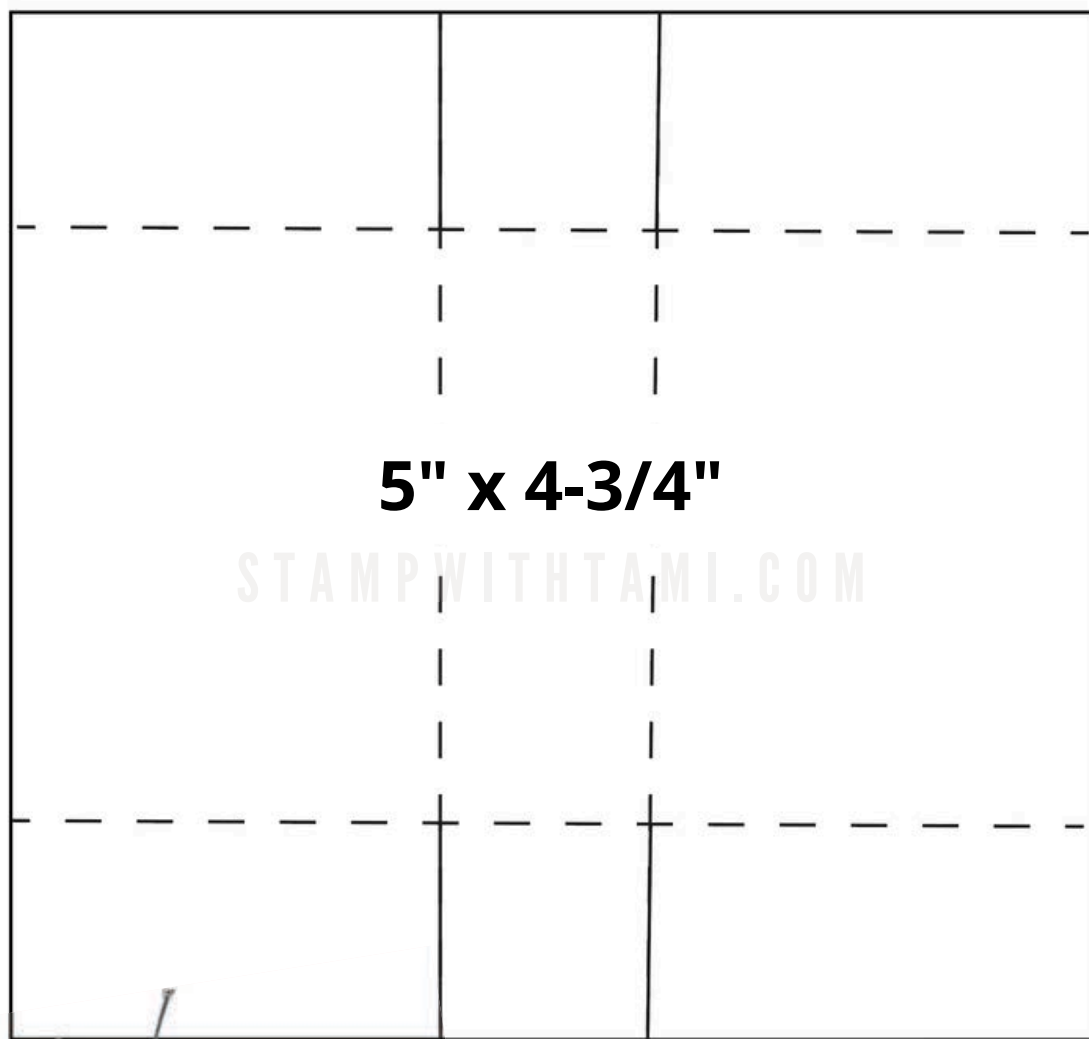

TUNE IN FUN FOLD CARD & BOX GIFT SET

SEE VIDEO ON MY BLOG POST

CARD

- Basic Black base: 8-1/2" x 5-1/2"
 - Score in half
- Designer Paper Front: 5-1/4" x 4"
- Basic Black Front: 4-1/4" x 2-3/4"
- Basic Black TV Fold Panel: 8" x 3"
 - Score at 4"
- Basic White Front: 4-1/8" x 2-5/8"
- Basic White Inside: 5-1/4" x 4"
- Stamp the TV image and color with Stampin' Blends Markers.
- Cut the image out with Paper Snips.
- With Stampin' Cut and Emboss Machine cut:
 - Tv die from fold black panel. Make sure the top edge of the die overhangs the score line to create the fold.
 - TV Screen die from white
 - Lightening Bolts.
- Stamp the words on the TV screen die cut and the inside.
- Assemble the card with Seal Adhesive.

BOX

- Basic Black Box: 5" x 4-3/4"
 - Score long side: 2" & 3"
 - Score short side: 1" & 3-3/4"
- Stamp the TV image on white scrap and color with Stampin' Blends Markers.
- Cut out the TV with Paper Snips.
- Die cut the TV from black and the antennae from Silver Foil.
- Assemble the box with Seal Plus Adhesive.
- Fill with treats.

2"

3"

1"

5" x 4-3/4"

STAMPWITHTAMI.COM

3-3/4"

Box = 5" x 4-3/4"

Score on the long side at 2" & 3"

Score on the short side at 1" & 3-3/4"

SCAN FOR
VIDEO