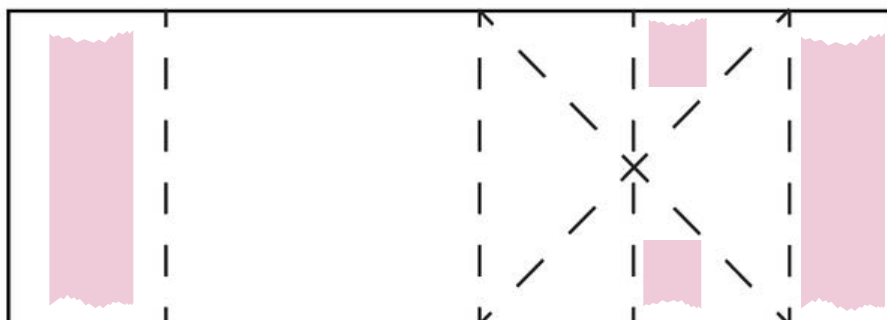

### CUTS

- Pretty Peacock Card Base: 8-1/2" x 5-1/2" scored in half
- Designer Paper Front: 5-1/4" x 4"
- Inside Basic White Back: 8" x 5-1/4" scored in half
- Inside Basic White Strip: 5-1/2" x 2-1/4"
- Window Sheets: (2) 2-1/4" x 1"
- Basic White Pop Up Mechanism: 4-1/4" x 1-1/2"
  - Score at 1/2", 1-1/4", 2" & 3-1/2"

### INSTRUCTIONS

- Stamp the words and images on Basic White Scrap Paper.
- Color images with Stampin' Blends Markers.
- Using the Stampin Cut & Emboss Machine:
  - Cut the fish and dolphins with coordinating dies.
  - Cut the fish, lobster and fish for the front from the Full of Life Designer Series Paper and Smoky Slate.
  - Circle in white for the front with the Spotlight on Nature Dies.
- Punch circle from 2-3/8" punch from Pretty Peacock and Basic White.
- Assemble and attach the Window Strips, Dolphins & inside strip to the Pop Up Mechanism.
- Attach Pop Up Mechanism to the inside of the card.
- Assemble the rest of the card.
- Attach the Pearls.