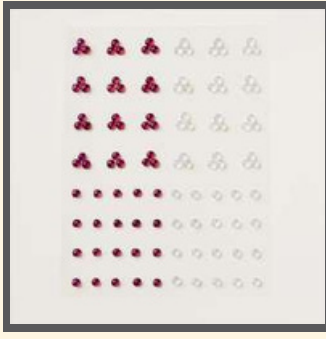

CHERRY COBBLER & PEARLS ADHESIVE-BACKED BERRIES
164119 | $9.00 64 pieces. 24 berry Clusters 40 single pieces of each color 4 mm, 8 mm