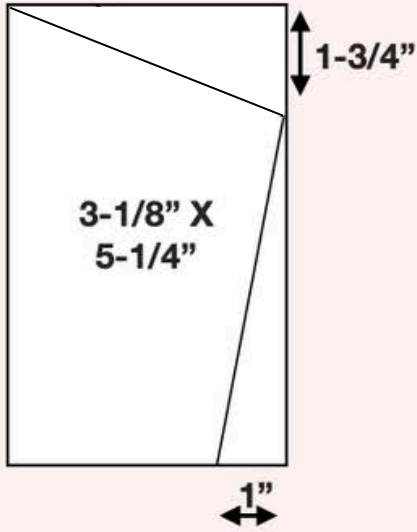

← FRONT PANELS →