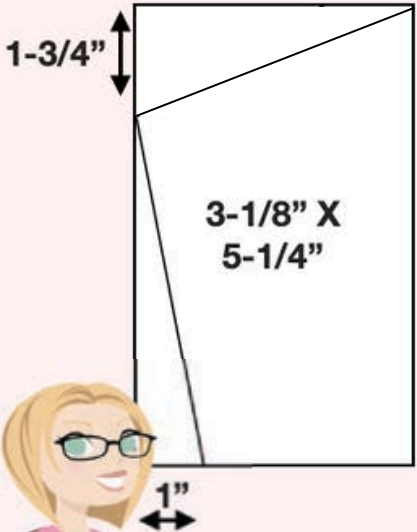

Double Angled Gatefold

CARD TEMPLATE

CARD BASE