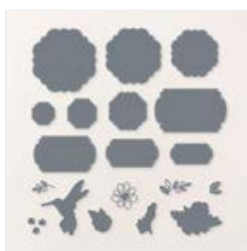

Easter Lilies Supplies

Tami White
tami@stampwithtami.com
www.stampwithtami.com

Thoughtful Expressions Dies - 162821