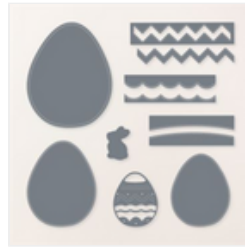

Excellent Eggs Dies - 162807