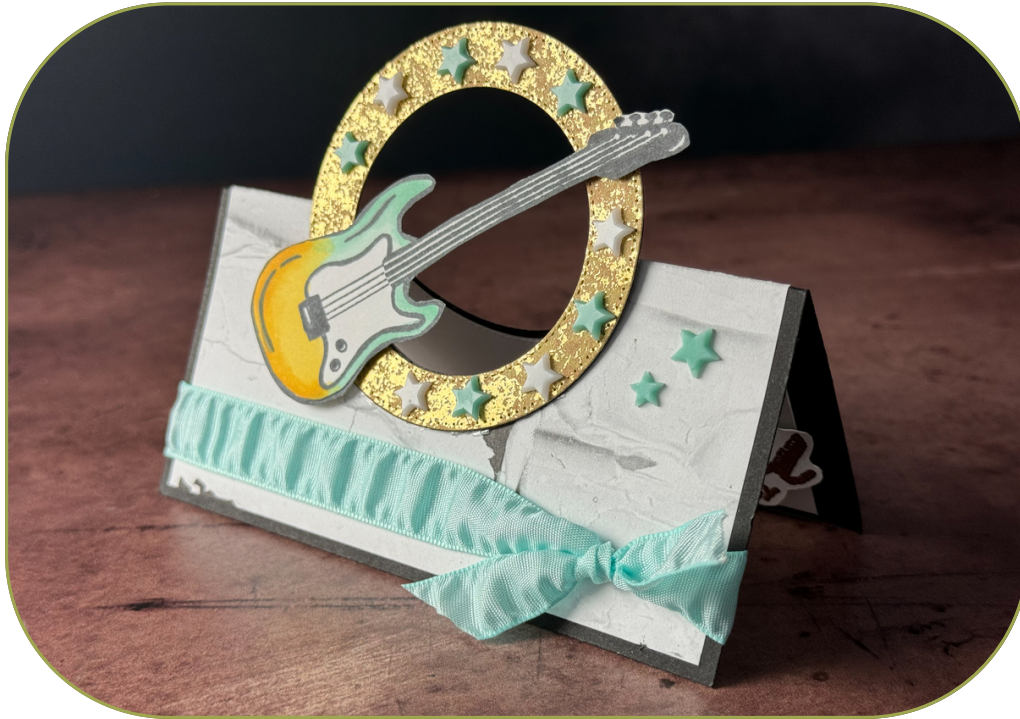

ROCK & ROLL WREATH CIRCLE CARD

SEE VIDEO TUTORIAL & WREATH CARD SERIES FOR MORE

CUTS

- Basic Black Cardbase: 5-1/4" x 5-1/4" score in half at 2-5/8"
- Designer Paper Front: 5" x 5" score in half at 2-1/2"
- Basic White Inside: 5" x 5" score in half at 2-1/2"
- Scraps: Basic White & Distressed Gold

INSTRUCTIONS

- Stamp the words in Versamark on Black and Heat Emboss in Copper. Cut out with Paper Snips for inside.
- Stamp the guitar in Memento Black ink and color with Stampin' Blends Markers.
- Using the Stampin' Cut & Emboss Machine:
 - Cut a circle frame from the Distressed Gold Specialty Paper and the Stylish Shapes circle dies.
 - Cut out the guitar.
- Attach the guitar and stars on the circle frame.
- Attach the circle frame to the card base with Seal +.
- Attach the inside panel of the card with Seal Adhesive.
- Assemble the rest of the card with Seal Adhesive and Stampin' Dimensionals.
- Attach the Lightning & Stars Adhesives.