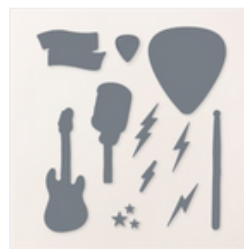

### INSTRUCTIONS

- Stamp the words in Versamark on Black and Heat Emboss in White (or Silver).
- Cut out desired guitars from the Designer Series Paper and color with Stampin' Blends Markers.
- Cut out the guitars with Paper Snips.
- Using the Stampin' Cut & Emboss Machine:
  - Cut a circle frame from the Holographic Specialty Paper and the Stylish Shapes circle dies.
  - Cut a circle out of the center of the Basic Black and inside Basic White card base panels.
  - Cut the words with the coordinating label die from the Rock Star dies.
  - Cut lightning bolts, stars, guitar pick dies from the Rock Star dies and Holographic Specialty Paper.
- Assemble the guitars along the back of the embossed circle frame.
- Attach the circle frame to the card base with Seal +.
- Attach the inside panel of the card with Seal Adhesive.
- Assemble the rest of the card with Seal Adhesive and Stampin' Dimensionals.
- Attach the Lightning & Stars ADhesives.

# Rock Star Circle Wreath 1 Supplies

Tami White  
tami@stampwithtami.com  
www.stampwithtami.com

Rock & Roll Suite Collection (English) - 162710

Rock Star Bundle (English) - 162706

Rock Star Cling Stamp Set (English) - 162696