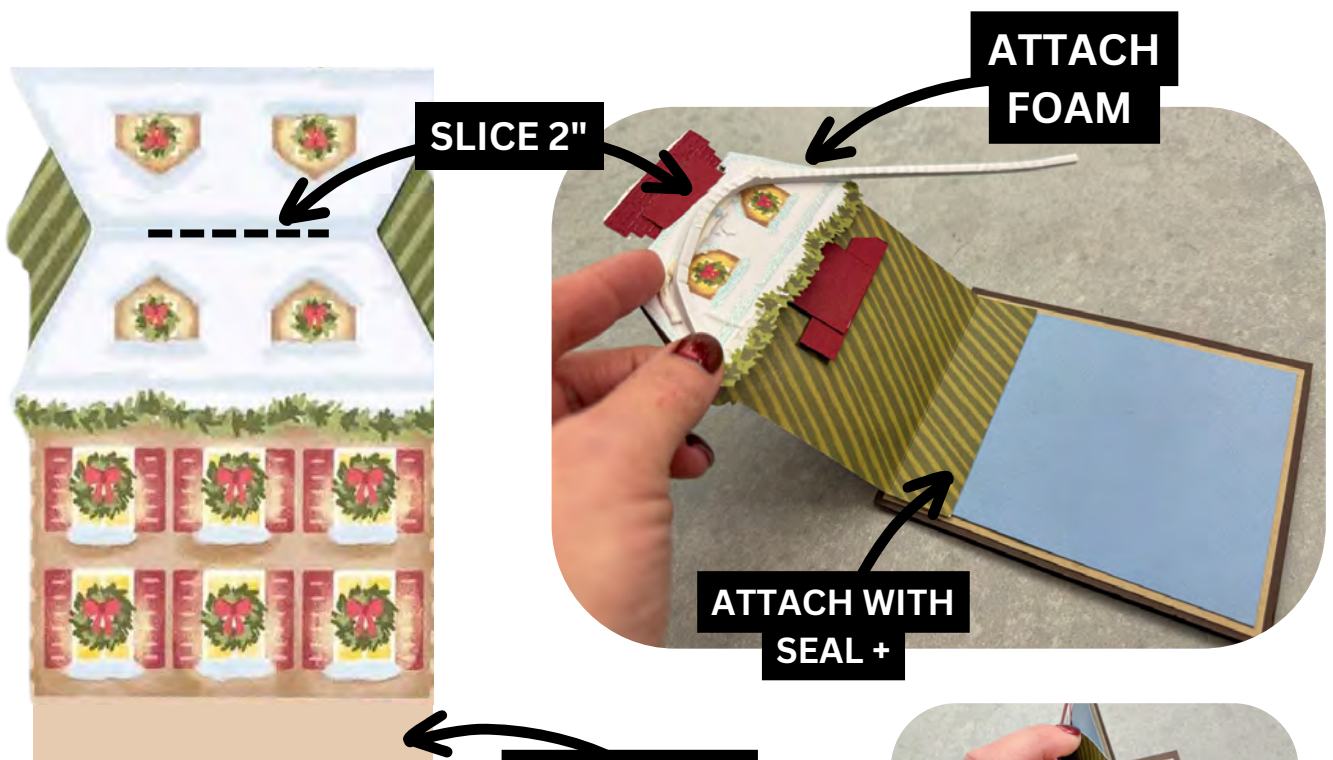

WARM WISHES EASEL CARDS

CUTS

- Early Espresso Cardbase: 8-1/2" x 5-1/2" scored in half
- Crumb Cake: 5-1/4" x 4"
- Boho Blue: 5-1/8" x 3-7/8"
- Basic White Inside: 5" x 3-3/4"
- Cherry Cobbler Pull Up: 3-1/4" x 1-1/4"
- Cherry Cobbler Chimney Top (or cut with the die): 2-1/4" x 1/2"
- Cherry Cobbler Chimney Bottom Stopper: 2-1/4" x 1/2"
- White Panel for Chimney: 3" x 1"
- Scraps of white for the door and the snow die on top of the chimney.

INSTRUCTIONS #1

- Stamp with door image in memento ink on white scrap and color with Stampin' blends markers. Cut out with snips.
- Stamp the words on the white chimney panel.
- Die cut the top of the chimney and the snow from the Saint Nicholas die set.
- Assemble the card base pieces.
- See instructions part 2 for how to attach the house.

Warm Wishes Pull Up Card

Tami White
tami@stampwithtami.com
www.stampwithtami.com

INSTRUCTIONS #2

- Attach the chimney topper and snow to the top of the chimney and the words to the center of the chimney with Seal Adhesive.
- This photo shows the stopper attached but I recommend waiting to attach the stopper until after the chimney has been inserted in the top of the card.

CUT HOUSE
IN 1/2

- Cut a 2" slice in the top of the house fold as shown.
- Insert the chimney into the slice.
- Attach the house to the card base:
 - Use foam strips to attach the top.
 - Use Seal + to attach the bottom. See photos.