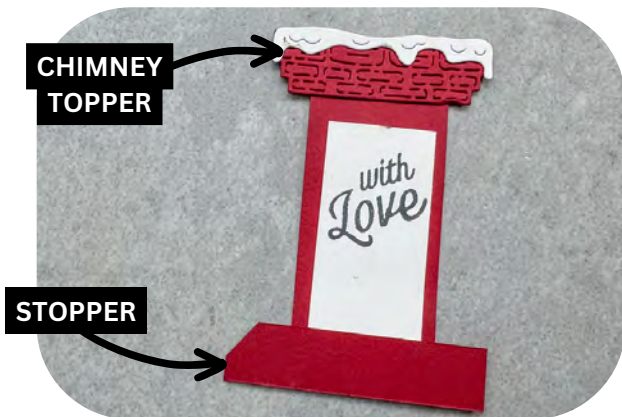

WARM WISHES EASEL CARDS

CUTS

- Early Espresso Cardbase: 8-1/2" x 5-1/2" scored in half
- Crumb Cake: 5-1/4" x 4"
- Boho Blue: 5-1/8" x 3-7/8"
- Basic White Inside: 5" x 3-3/4"
- Cherry Cobbler Pull Up: 3-1/4" x 1-1/4"
- Cherry Cobbler Chimney Top (or cut with the die): 2-1/4" x 1/2"
- Cherry Cobbler Chimney Bottom Stopper: 2-1/4" x 1/2"
- White Panel for Chimney: 3" x 1"
- Scraps of white for the door and the snow die on top of the chimney.

INSTRUCTIONS #1

- Stamp with door image in memento ink on white scrap and color with Stampin' blends markers. Cut out with snips.
- Stamp the words on the white chimney panel.
- Die cut the top of the chimney and the snow from the Saint Nicholas die set.
- Assemble the card base pieces.
- See instructions part 2 for how to attach the house.

Warm Wishes Pull Up Card

Tami White
tami@stampwithtami.com
www.stampwithtami.com

INSTRUCTIONS #2

- Attach the chimney topper and snow to the top of the chimney and the words to the center of the chimney with Seal Adhesive.
- This photo shows the stopper attached but I recommend waiting to attach the stopper until after the chimney has been inserted in the top of the card.

CUT HOUSE
IN 1/2

- Cut a 2" slice in the top of the house fold as shown.
- Insert the chimney into the slice.
- Attach the house to the card base:
 - Use foam strips to attach the top.
 - Use Seal + to attach the bottom. See photos.