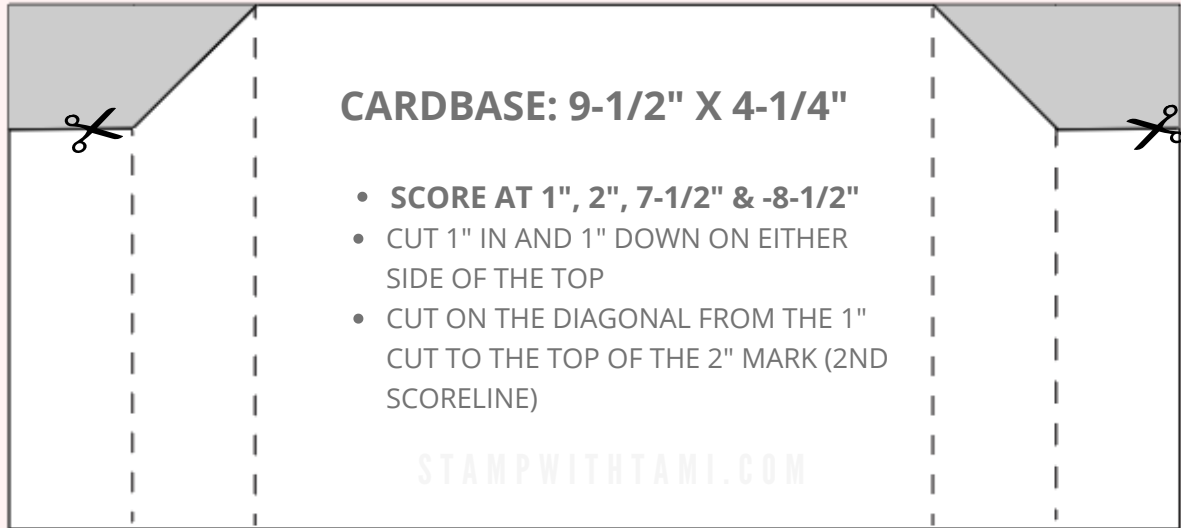

Cascading Panel

FUN FOLD TEMPLATE