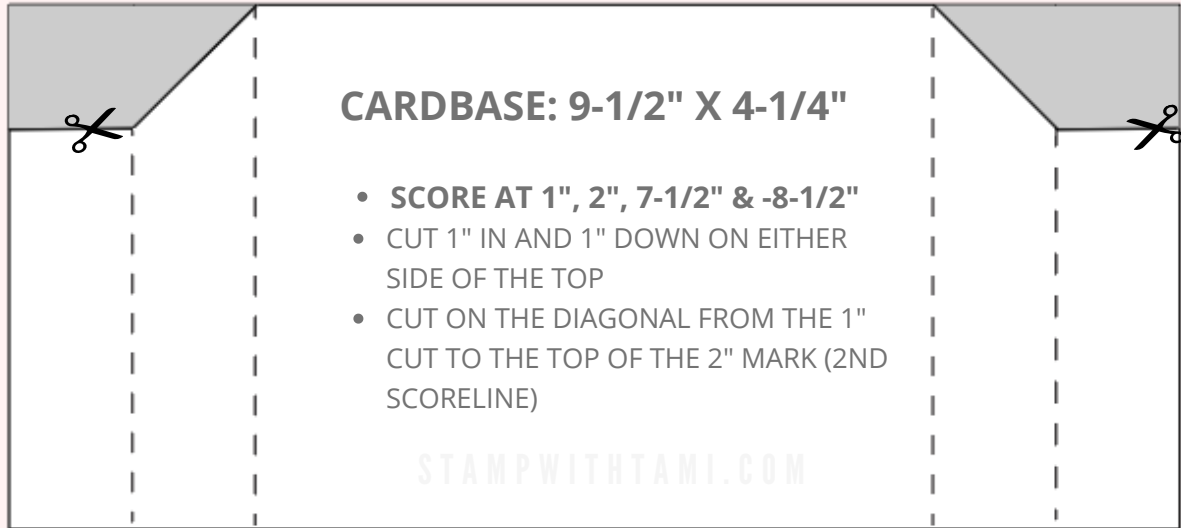

Cascading Panel

FUN FOLD TEMPLATE