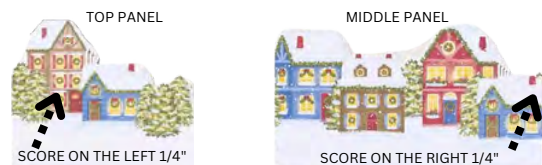

- Attach the 2 house panels to the white panel of the card. The middle panel is attached higher to line up so the houses all show when the cards were closed.
- Attach trees and houses and stamp on the inside white panel.
- Attach trees to the front flaps.
- Apply glitter to the roof tops.