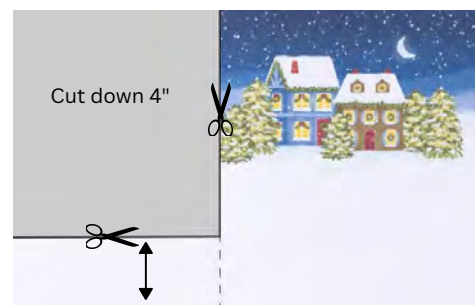

Cut the front of card and back of the card base using the box die. Assemble the box. Add house and tree die cuts. Pinch the top edges to create the "bag" style. Punch holes in the top and tie ribbon and Elegant Trim. See my Tricks & Treats Video Class for help and more ideas.

PAPER PUMPKIN KIT ALTERNATES
 HOME FOR THE HOLIDAYS
 OCTOBER 2023

FUN FOLD CARD #1

- Stamp the giraffe in Memento Black ink and color with Stampin' Blends Markers. Cut out with Paper Snips.
- I attached one of the die cut trees over the tree in the image.
- Cut the card base down the score line to 1-1/2" (as shown) and fold backwards so the print is on the inside and the 1-1/5" flap is in front of it.

- Stamp the words on the lower left of the die cut house and attach to the front of the 1-1/2" flap.
- Attach the giraffe to the front with Dimensionals.
- Attach Adhesive Snowflakes and Glitter.

PAPER PUMPKIN KIT ALTERNATES
 HOME FOR THE HOLIDAYS
 OCTOBER 2023

FUN FOLD CARD #2

- Night of Navy Base: 5-1/2" x 4-1/4"
- Role Gold Foil: 5-1/4" x 4"
- Basic White (or back of a card base): 5" x 3-3/4"
- Score the 2 house die cuts:

- Attach the 2 house panels to the white panel of the card. The middle panel is attached higher to line up so the houses all show when the cards were closed.
- Attach trees and houses and stamp on the inside white panel.
- Attach trees to the front flaps.
- Apply glitter to the roof tops.