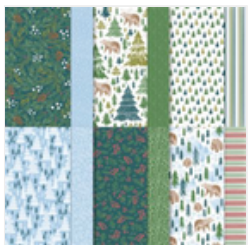

A Walk In The
Forest 12" X 12"
(30.5 X 30.5 Cm)
Designer Series
Paper - 162377

Price: $12.50