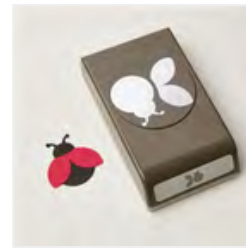

Pumpkin Pie 8-1/2" X 11" Cardstock - 105117

Early Espresso 8-1/2" X 11" Cardstock - 119686

Basic Black 8-1/2" X 11" Cardstock - 121045

Very Vanilla 8-1/2" X 11" Cardstock - 101650

Sponge Daubers - 133773

Adhesive-Backed Sparkle Gems - 161288