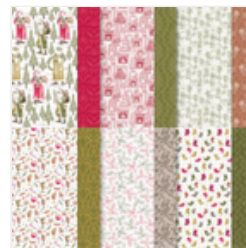

Crumb Cake Classic Stampin' Pad - 147116

Uninked Stampin' Pad & Whisper White Refill - 147277

Basic White 8-1/2" X 11" Cardstock - 159276

Rose Gold 12" X 12" Specialty Paper - 159139

Traditions Of St. Nick 12" X 12" Designer Series Paper - 162355

Crumb Cake 8-1/2" X 11" Cardstock - 120953

Cherry Cobbler 8- 1/2" X 11" Cardstock - 119685

Mossy Meadow 8-1/2" X 11" Cardstock - 133676

Adhesive-Backed Snowflake Assortment - 162129

Sponge Daubers - 133773