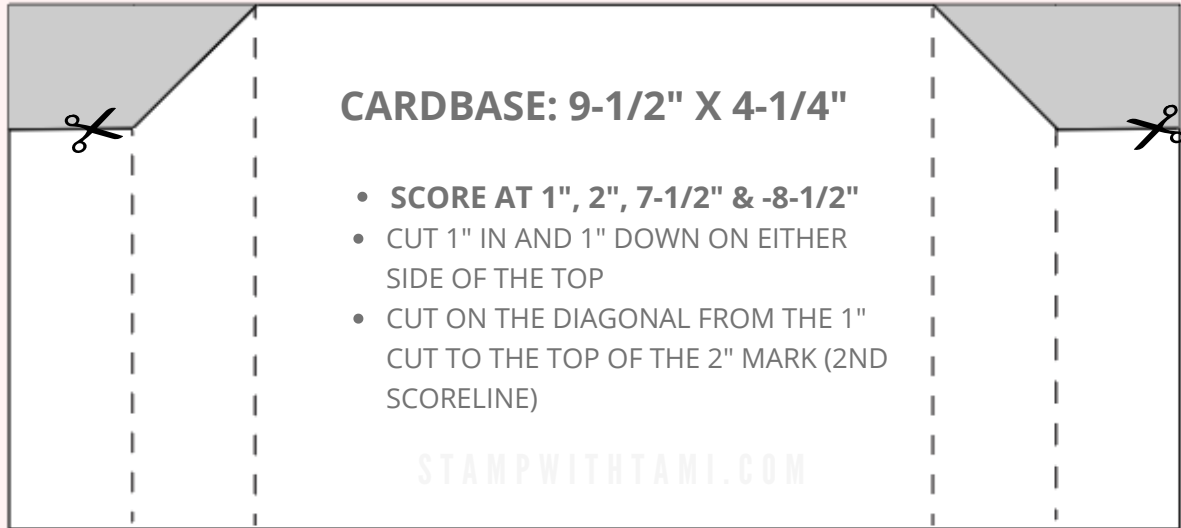

INSTRUCTIONS

- Stamp and emboss the words on the inside white panel
- Stamp the Rocking Horse image (and any others you'd like) in Memento Black and color with the Stampin' Blends Markers.
- Using the Stampin' Cut & Emboss Machine cut:
 - The Rocking Horse with coordinating die.
 - Cut the Rocking Horse rocker and some toys from the inside of the Gold Foil panel that will be used as the back mat (this will get the most out of your foil).
- Score the 9-1/2" x 4-1/4" cardbase at 1", 2", 7-1/2" & 9-1/2".
- On either side of the top of the cardbase cut 1" down and 1" in. Then cut on the diagonal from the 1" cut to the top of the 2" mark (2nd scoreline). See the template for help.
- Assemble the card base (see video for help).
- Assemble the rest of the card with Seal Adhesive & Stampin' Dimensionals.

Bone Folder - 102300

Stampin' Seal - 152813

Stampin' Dimensionals - 104430

Cascading Panel

FUN FOLD TEMPLATE

FOLD MECHANISMS
(2) 3" X 2-1/2"

SCORE AT 3/4" & 1-3/4"

STAMPWITHTAMI.COM