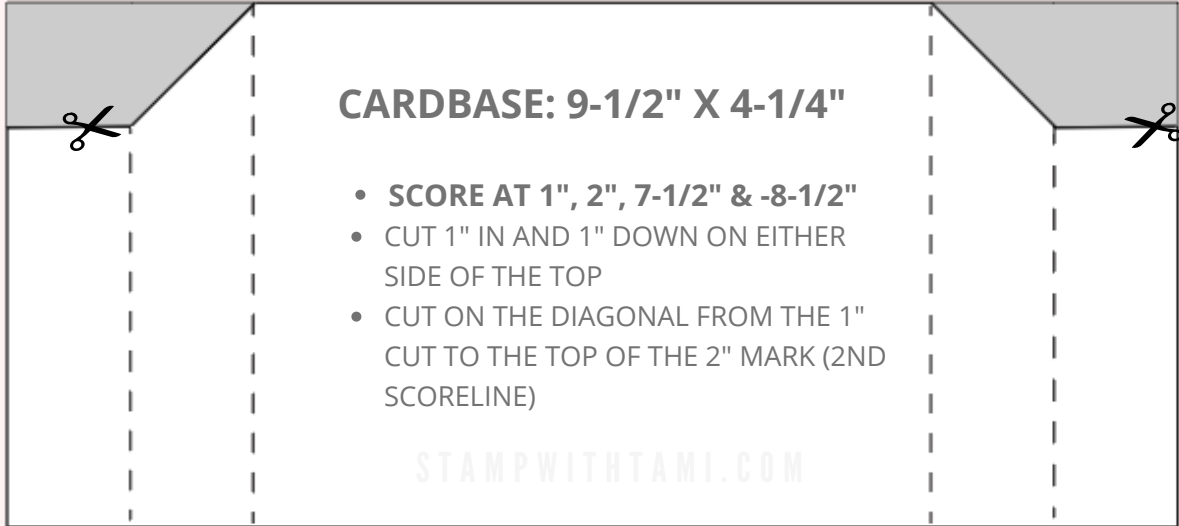

Paper Trimmer - 152392

Stampin' Seal - 152813

Stampin' Dimensionals - 104430

Black Stampin' Dimensionals Combo Pack - 150893

Cascading Panel

FUN FOLD TEMPLATE

FOLD MECHANISMS
(2) 3" X 2-1/2"

SCORE AT 3/4" & 1-3/4"