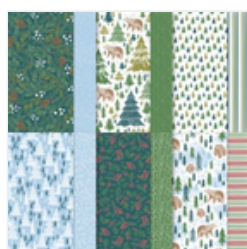

INSTRUCTIONS

- Stamp the gondola / camper in Pretty Peacock and stamp the truck from the Trucking Along image in Pebbled Path ink.
- Color the images with Stampin' Blends Markers. See Short Video for tips.
- Using Paper Snips cut out the truck wheel and the gondola/camper.
- Using the Stampin' Cut & Emboss Machine Cut:
 - Cut the 2 strips of Old Olive with the snow edgelit and attach to the Basic White panels.
 - Cut the Scallop Contour dies.
 - Cut the 2 gondola bars from Pebbled Path for the "hitch"
 - Cut the edge of the Scalloped Contour Dies from the DSP for curtains.
 - Cut multiple Old Olive trees.
- Assemble the card with Seal Adhesive & Stampin' Dimensionals.. I cut the curtains to fit the windows.

Trucking Along
Photopolymer
Stamp Set
(English) - 162299

Pretty Peacock
Classic Stampin'
Pad - 150083

Pebbled Path
Classic Stampin'
Pad - 161648

A Walk In The
Forest 12" X 12"
(30.5 X 30.5 Cm)
Designer Series
Paper - 162377