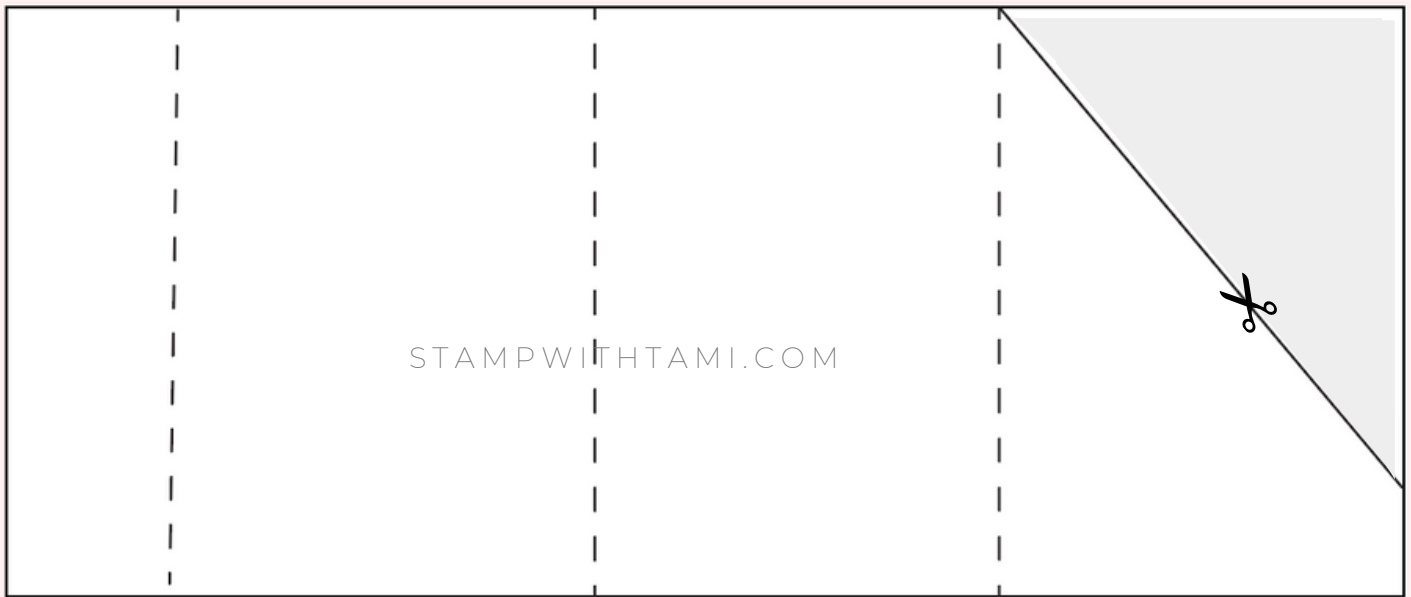

Stampin'
Dimensionals -
104430

Basic Borders Dies
- 155558

Paper Trimmer -
152392

Gift Card Holder

TEMPLATE

QUICK AND EASY GIFT CARD HOLDERS:

9-1/2" x 4"

- Score at 1-1/8", 4" & 6-3/4"
- On the right side measure and mark 1" up from the bottom.
- Cut from the 1" mark to the top score line.