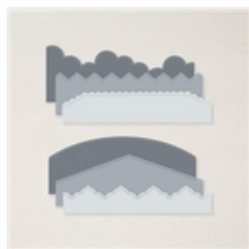

Basic Borders Dies
- 155558