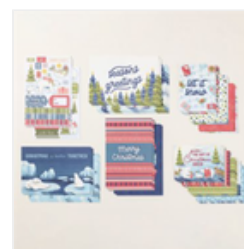

ABOVE IT ALL GIFT CARD HOLDERS

QUICK AND EASY GIFT CARD HOLDERS:

9-1/2" x 4"

- Score at 1-1/8", 4" & 6-3/4"
- On the right side measure and mark 1" up from the bottom.
- Cut from the 1" mark to the top score line.

Gift Card Holder Supplies

Tami White
tami@stampwithtami.com
www.stampwithtami.com

Above It All Bundle
(English) - 162173

Above It All
Photopolymer
Stamp Set
(English) - 162168

Above It All Dies -
162172

A Walk In The
Forest 12" X 12"
(30.5 X 30.5 Cm)
Designer Series
Paper - 162377

Beary Christmas
Memories & More
Card Pack -
162027

Tuxedo Black
Memento Ink Pad -
132708

Real Red Classic
Stampin' Pad -
147084

Basic White 8-1/2"
X 11" Cardstock -
159276

Real Red 8-1/2" X
11" Cardstock -
102482