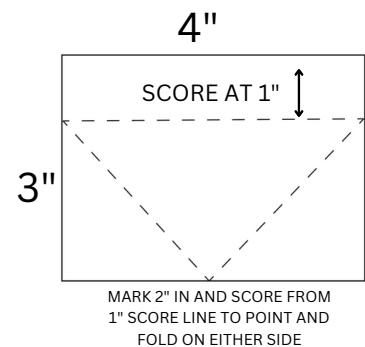

CREATE 2 DESIGNER PAPER POINTS