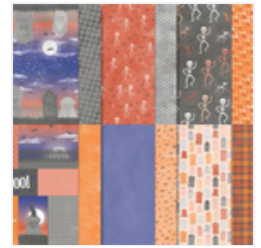

Them Bones 12" X 12" (30.5 X 30.5 Cm) Designer Series Paper - 162215