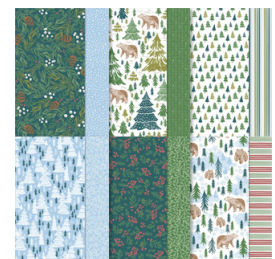

Stampin' Seal -
152813

Stampin'
Dimensionals -
104430

2-3/8" (6 Cm)
Circle Punch -
161354

**COMING OUT IN SEPT-
DEC MINI CATALOG**

White 1/2" Iridescent Ribbon
161955

A Walk in the Forest 12" x 12"
Designer Series Paper
162377