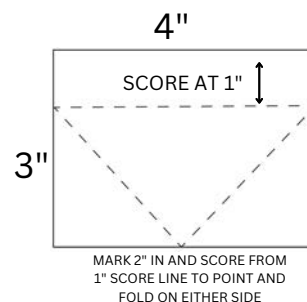

CREATE 2 DESIGNER PAPER POINTS