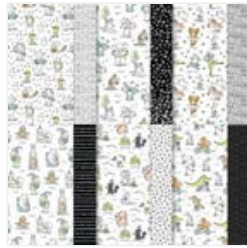

ZOO CREW DOUBLE ARROW POINT FUN FOLD

SEE VIDEO FOR HELP CREATING THE FOLD

CUTS

- Lemon-Lime Twist / Lost Lagoon Card Base: 5-1/2" x 4-1/4"
- Petal Pink / Lemon Lolly Mat: 5-1/8" x 3-7/8"
- Designer Paper Background: 5-1/4" x 4"
- Designer Paper "Points" (2) 4" x 3"
- Lemon-Lime Twist / Lost Lagoon Front Flap Mats: (2) 4" x 2-1/2"
- Lemon-Lime Twist / Lost Lagoon Backing for the Front Flap Mats: (2) 3-3/4" x 2-1/4"
- Petal Pink / Lemon Lolly Mats for the Flap & Inside: (2) 3-5/8" x 2-1/8"
- Basic for the front flap and inside: (2) 3-3/4" x 2-1/4"
- Scraps: Basic White, Petal Pink, Lemon-Lime Twist and Designer Series Paper Characters.

INSTRUCTIONS

- Stamp the words on the front Basic White Panel.
- Lion card: Color the lion with Stampin' Blends Markers.
- Cut out any DSP characters and pieces you'd like to use.
- Using the Stampin' Cut & Emboss Machine cut out the curtains die in Lemon-Lime Twist and Petal Pink.
- Score the 2 DSP Point panels (see template to the right):
 - On the 3" side score 1"
 - Measure in 2" and mark on the back. Then score from the 1" score line to the 2" mark on either side and fold to create the arrow points.
- Assemble the 2 DSP point panel to the top and bottom of the DSP.
- Assemble the card with Seal Adhesive. See the video for help.
- Attach the ribbon and embellishments to the card.

CREATE 2 DESIGNER PAPER POINTS

Zoo Crew Double Point Supplies

Tami White
 tami@stampwithtami.com
 www.stampwithtami.com

Zoo Crew Suite Collection (English) - 161319

Zoo Crew 12" X 12" Designer Series Paper - 161304

Zany Zoo Bundle (English) - 161315

Zany Zoo Cling Stamp Set (English) - 161305

Zany Zoo Dies - 161314

Tuxedo Black Memento Ink Pad - 132708

Lemon Lime Twist 8-1/2" X 11" Cardstock - 144245

Petal Pink 8-1/2" X 11" Cardstock - 146985