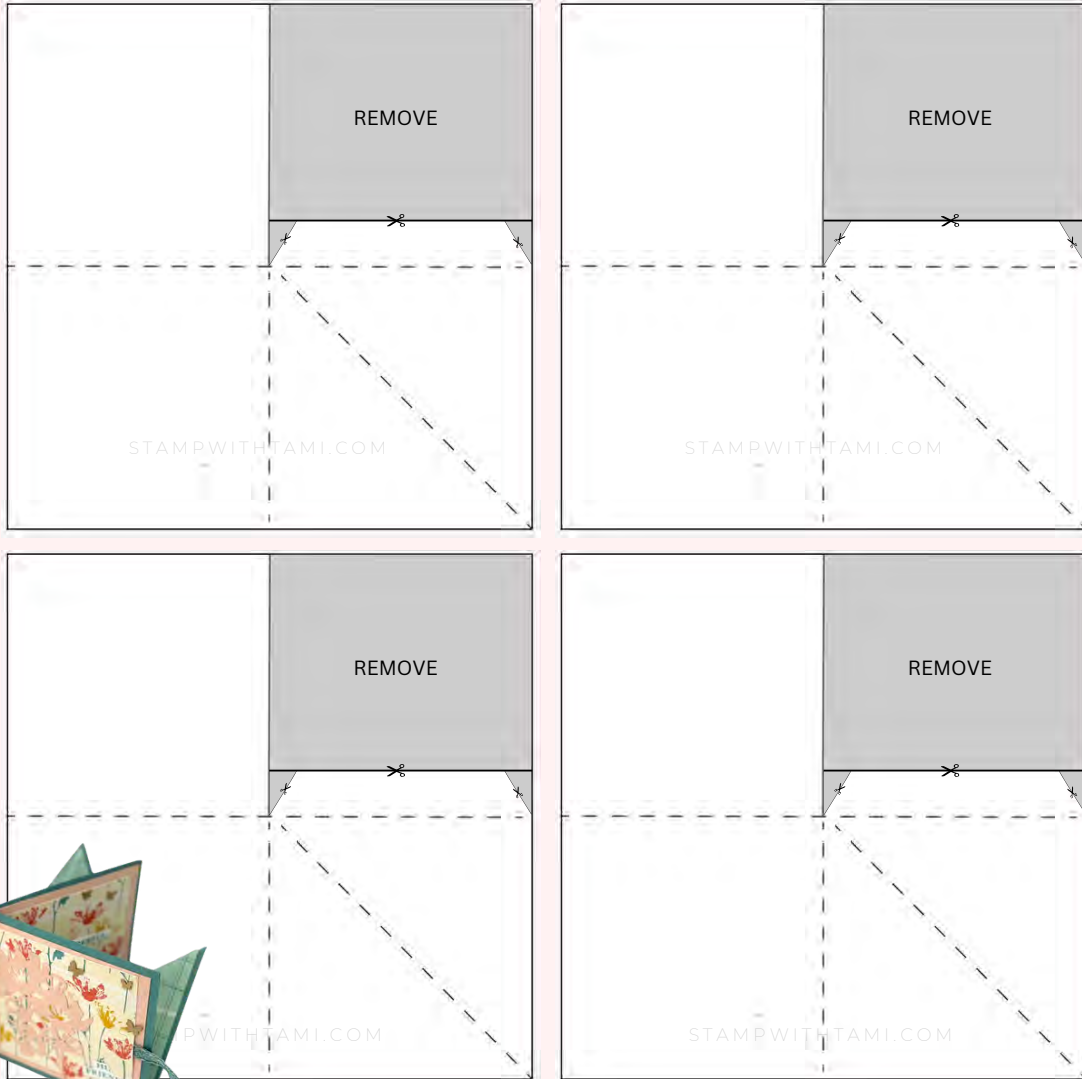

TWO SIZE CHOICES

STAMPWITHTAMI.COM

6" X 6"

- Cut 4 panels 6" x 6" each.
- Score at 3" on either side.
- Score a diagonal from 1 corner to the center.
- Cut down 2-1/2" across the quarter above the scored panel to create the tab.
- Taper the edges of the tab on either side.

5-1/2" X 5-1/2"

- Cut 4 panels 5-1/2" x 5-1/2".
- Score at 2-3/4" on either side.
- Score a diagonal from 1 corner to the center.
- Cut down 2-1/4" across the quarter above the scored panel to create the tab.
- Taper the edges of the tab on either side.