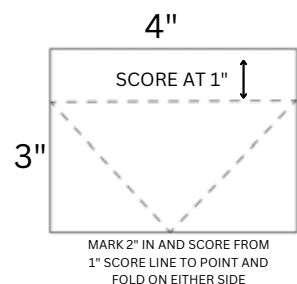

CREATE 2 DESIGNER PAPER POINTS