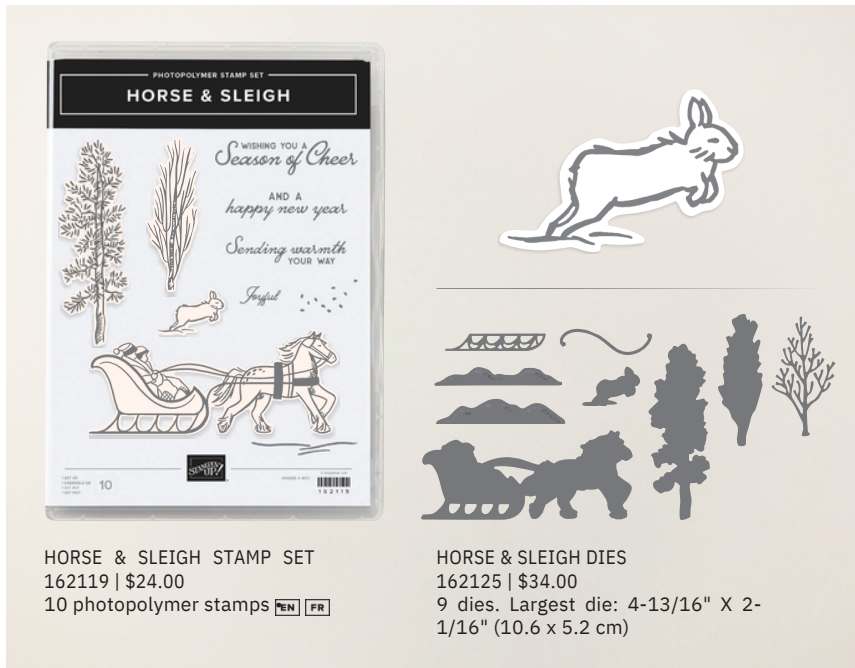

One Horse Open Sleigh Square Card

Tami White
tami@stampwithtami.com
www.stampwithtami.com

HORSE & SLEIGH STAMP SET
162119 | $24.00
10 photopolymer stamps [EN] [FR]

HORSE & SLEIGH DIES
162125 | $34.00
9 dies. Largest die: 4-13/16" X 2-1/16" (10.6 x 5.2 cm)

The One Horse Open Sleigh Suite Collection includes:

- Horse & Sleigh Bundle 10% **BUNDLED SAVINGS**
- One Horse Open Sleigh 6" x 6" (15.2 x 15.2 cm) Designer Series Paper
- Adhesive-Backed Snowflake Assortment

1. HORSE & SLEIGH BUNDLE
162126 | ~~$58.00~~ $52.00
10% **BUNDLED SAVINGS** Photopolymer • [EN] [FR]
Horse & Sleigh Stamp Set + Horse & Sleigh Dies

2. ONE HORSE OPEN SLEIGH 6" X 6"
(15.2 X 15.2 CM) DESIGNER SERIES PAPER
162118 | $12.50
48 sheets; 4 each of 12 double-sided designs. Acid free, lignin free.

3. ADHESIVE-BACKED SNOWFLAKE ASSORTMENT
162129 | $8.00
90 pieces in 3 colors. 10 mm, 15 mm, 17 mm. Copper, gold, white.