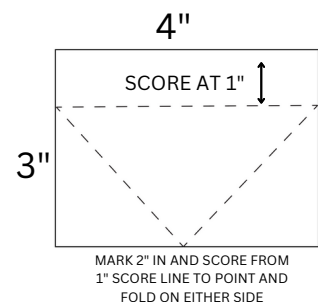

CREATE 2 DESIGNER PAPER POINTS