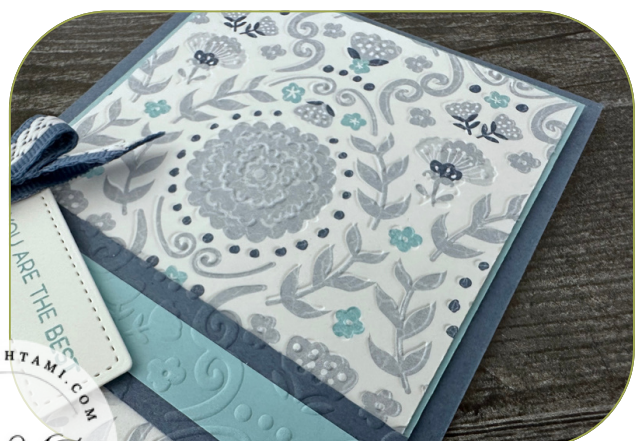

Countryside Inn Card & Box

Tami White
tami@stampwithtami.com
www.stampwithtami.com