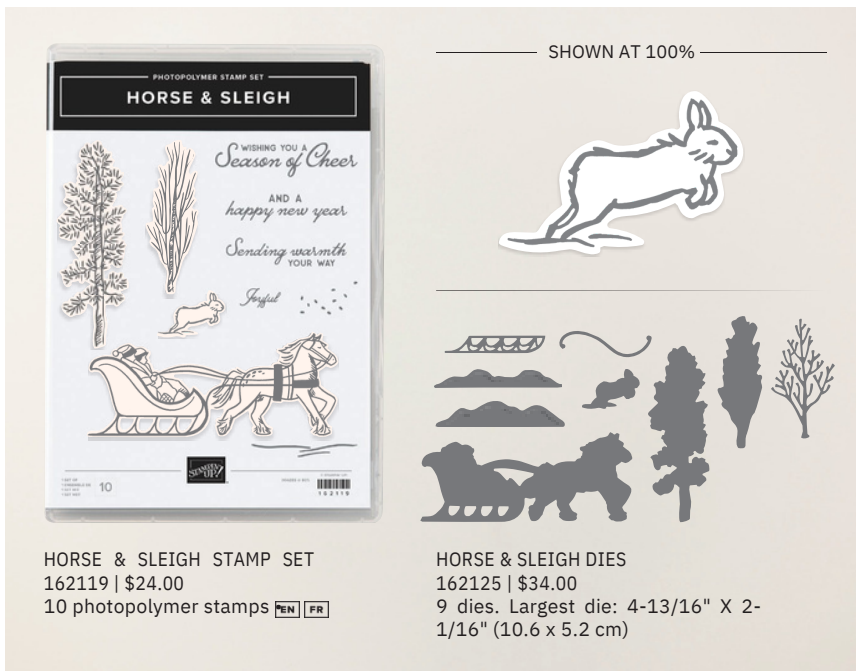

ONE HORSE OPEN SLEIGH TRIPTYCH

CUTS

- Early Espresso Card Base: 5-1/2" x 8-1/2" scored in half
- Boho Blue: 5-3.8" x 4-1/8"
- Basic White: 5" x 3-3/4"
- Basic Black Mats: (3) 1-5/8" x 3-7/8"
- Designer Series Paper: (3) 1-1/2" x 3-3/4"
- Basic Black Banner: 2-3/4" x 3/4"

INSTRUCTIONS

- Stamp the words in Versamark and Heat Emboss in white.
 Tip: Use the Emboss Buddy from the tool kit before stamping to keep the static down.
- Punch the right end of the banner with the Banners Pick a Punch.
- Assemble the card with Seal Adhesive. Use Stampin' Dimensionals for the banner.
- Attach the Snowflakes.

One Horse Open Sleigh Triptych

Tami White
tami@stampwithtami.com
www.stampwithtami.com

HORSE & SLEIGH STAMP SET
162119 | \$24.00
10 photopolymer stamps **EN** **FR**

SHOWN AT 100%

HORSE & SLEIGH DIES
162125 | \$34.00
9 dies. Largest die: 4-13/16" X 2-1/16" (10.6 x 5.2 cm)

ONE HORSE OPEN SLEIGH SUITE COLLECTION

162130 | \$72.50 • **EN** **FR**

The One Horse Open Sleigh Suite Collection includes:

- Horse & Sleigh Bundle 10% **BUNDLED SAVINGS**
- One Horse Open Sleigh 6" x 6" (15.2 x 15.2 cm) Designer Series Paper
- Adhesive-Backed Snowflake Assortment