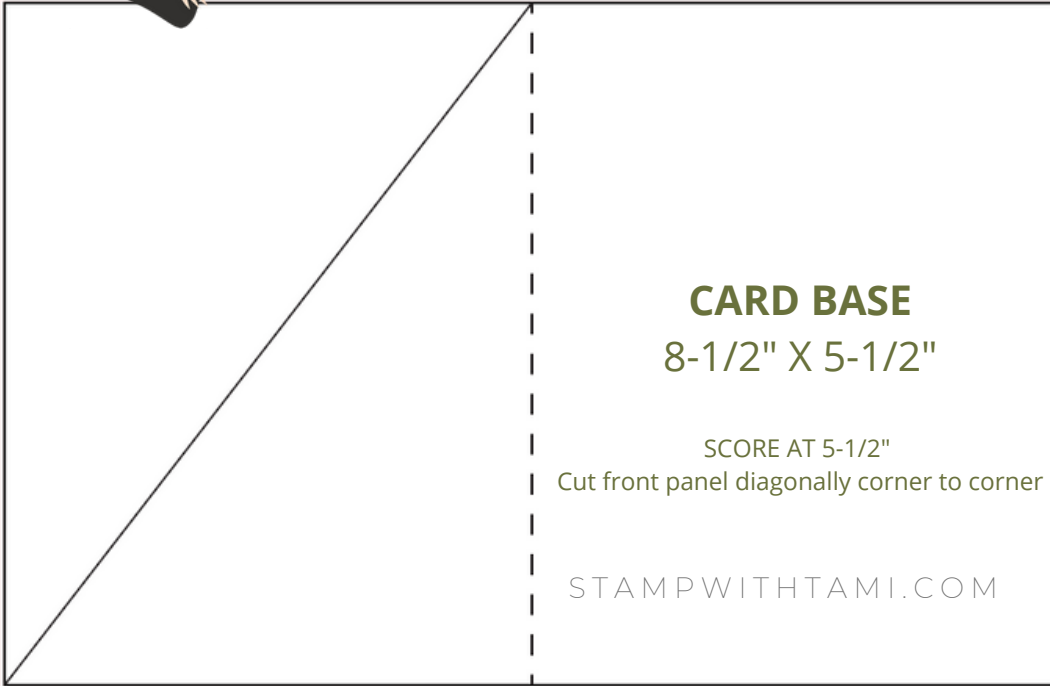

Stampin' Cut & Emboss Machine - 149653

Stampin' Seal - 152813

Stampin' Dimensionals - 104430

Adhesive Sheets - 152334

Diagonal Joy Fold

TEMPLATE

STAMPWITHTAMI.COM