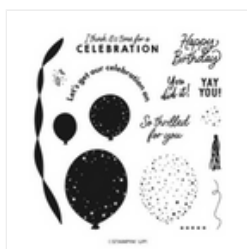

Beautiful Balloons Photopolymer Stamp Set (English) - 161450