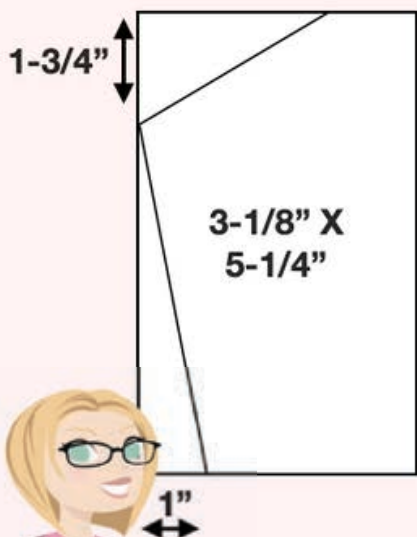

Double Angled Gatefold

CARD TEMPLATE

CARD BASE