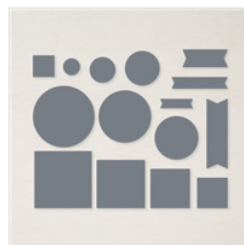

Price: \$9.50

Heat Tool - 129053

Price: \$30.00

Stampin' Seal - 152813

Price: \$8.00

Stampin' Dimensionals - 104430

Price: \$4.25

Stylish Shapes Dies - 159183