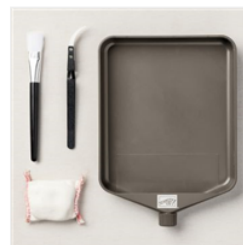

Embossing Additions Tool Kit - 159971

Price: $27.00