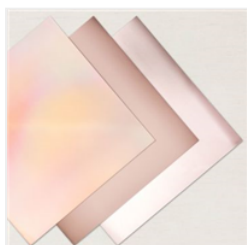

Price: \$22.50

Shimmery White 8-1/2" X 11" Cardstock - 101910

Price: \$10.00

Stars Treat Bags - 159833

Price: \$10.00

Snowflake 12 X 12 (30.5 X 30.5 Cm) Specialty Vellum - 159832

Price: \$10.00

Silver Foil 12" X 12" (30.5 X 30.5 Cm) Specialty Pack - 156457

Price: \$10.00

Rose Gold 12" X 12" (30.5 X 30.5 Cm) Specialty Paper - 159139

Price: \$10.00

Iridescent Pearl Basic Jewels - 158987

Price: \$7.50

Metallics Embossing Powders - 155555

Price: \$18.00

VersaMark Pad - 102283