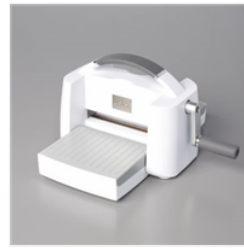

# Express Delivery Reindeer Easel Fold Card

Tami White  
tami@stampwithtami.com  
www.stampwithtami.com

Embossing  
Additions Tool Kit -  
159971

Price: \$27.00

Rectangle Stitched  
Dies - 151820

Price: \$35.00

Stylish Shapes  
Dies - 159183

Price: \$30.00

Stampin' Cut &  
Emboss Machine -  
149653

Price: \$125.00

Stampin' Seal -  
152813

Price: \$8.00

Stampin'  
Dimensionals -  
104430

Price: \$4.25